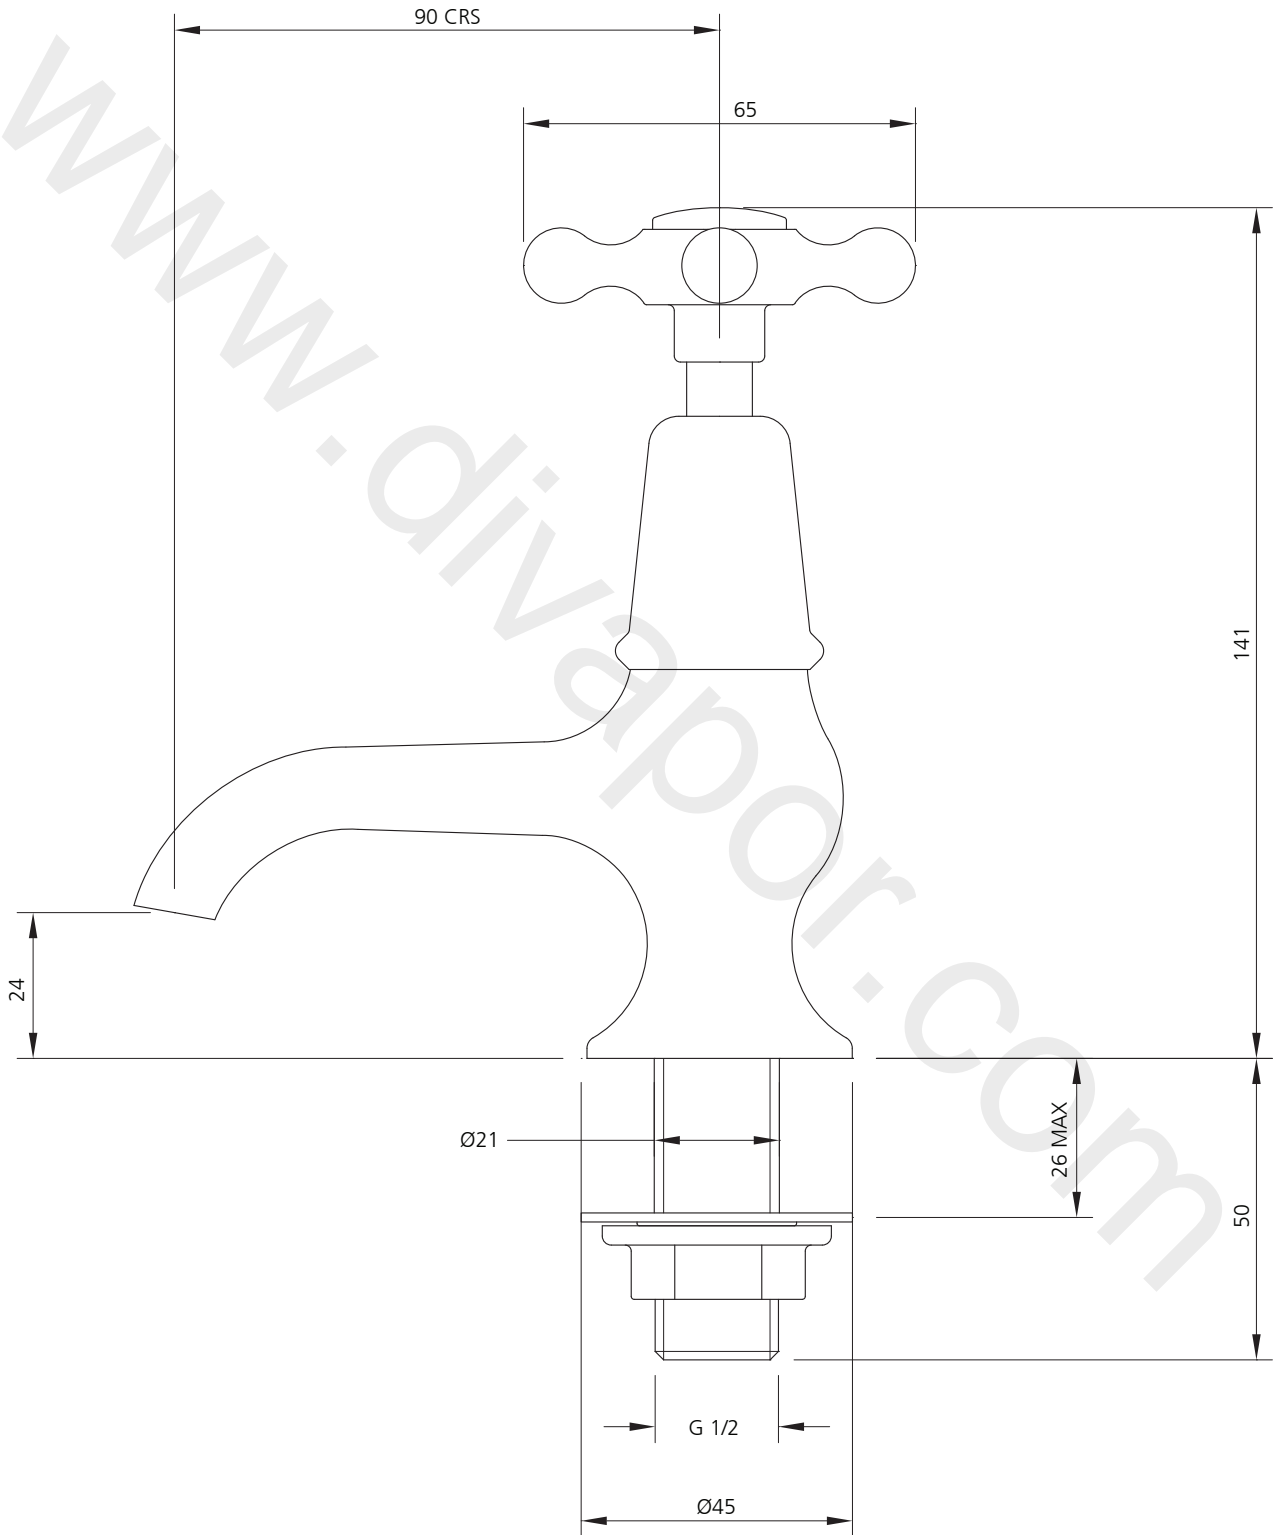

LEFROY BROOKS

IBROC HOUSE ESSEX ROAD
HODDESDON HERTS EN11 OQS UK
T: +44 (0)1992 708 316 F: +44 (0)1992 708 317

CHX-8022

CLOAKROOM BASIN SINGLE PILLAR TAP

DIMENSIONAL DATA SHEET

DATE: 21 May 2010

ISSUE: 048

©COPYRIGHT 2010. CHRISTO LEFROY BROOKS. ALL RIGHTS RESERVED.

DIMENSIONS IN MILLIMETRES

WHILST EVERY EFFORT IS MADE TO ENSURE THE ACCURACY OF THESE DATA SHEETS THEY ARE SUBJECT TO CHANGE WITHOUT NOTICE AS PART OF THE COMPANY'S PRODUCT DEVELOPMENT PROCESS