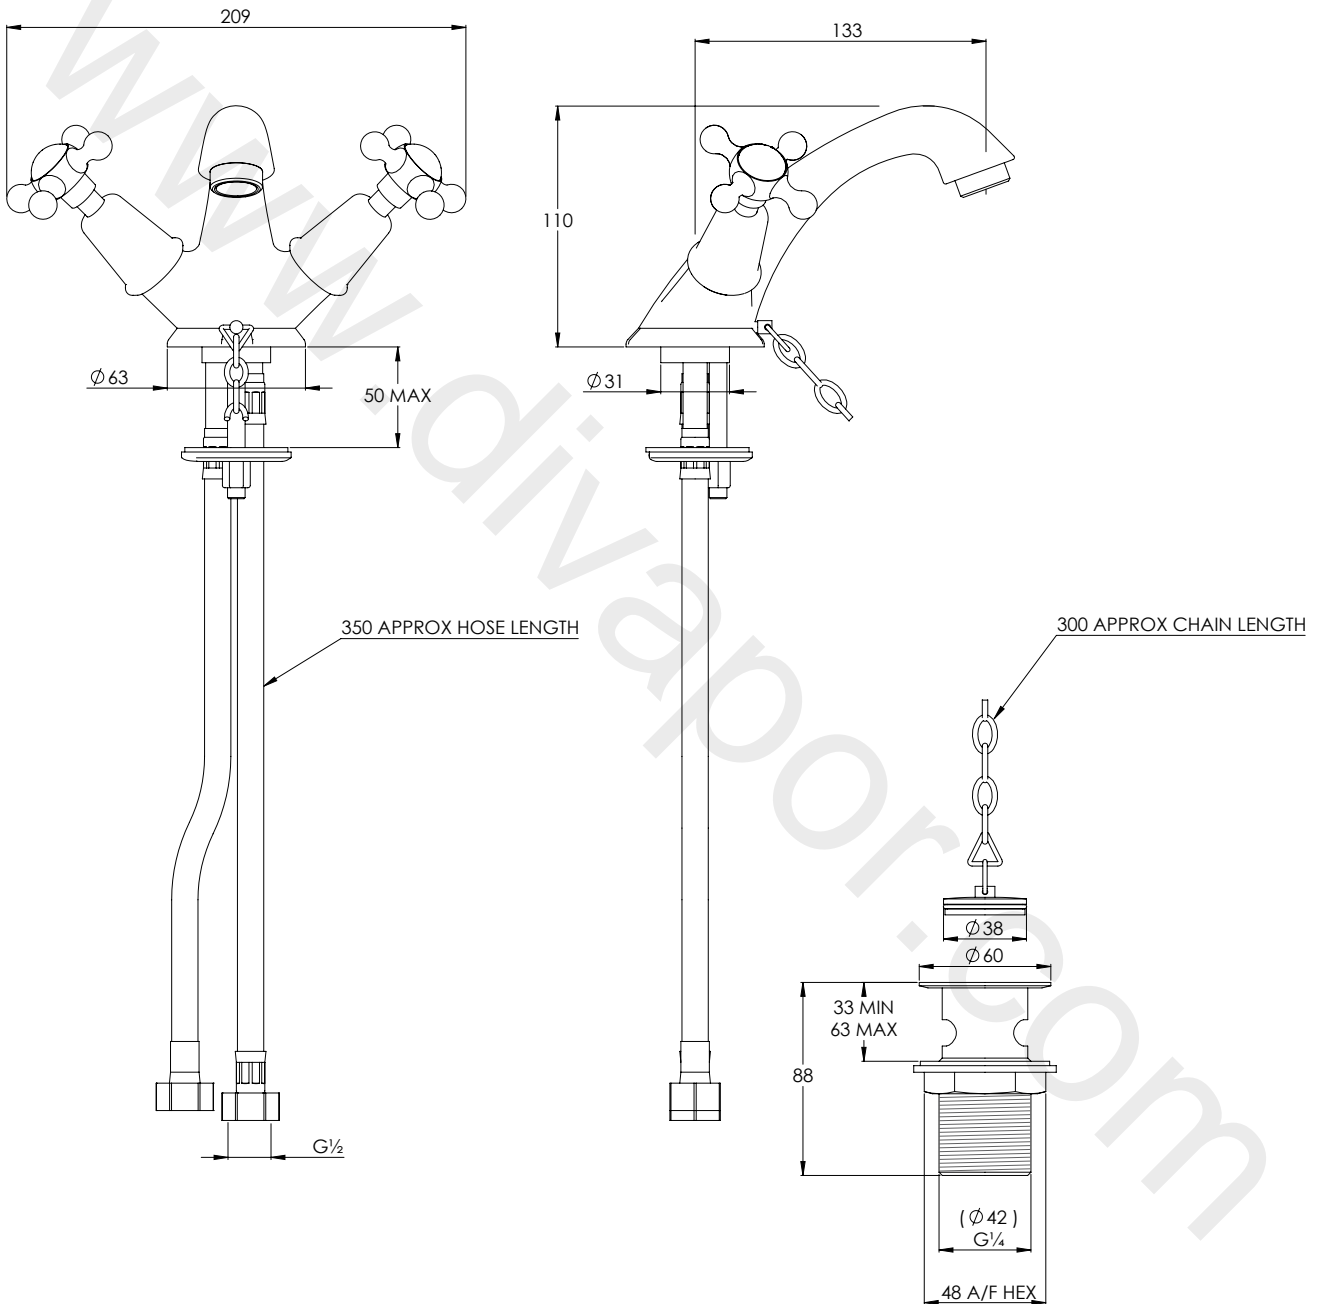

LEFROY BROOKS

IBROC HOUSE ESSEX ROAD
HODDESDON HERTS EN11 0QS UK
T: +44 (0)1992 708 316 F: +44 (0)1992 708 317

CHS1189

CONNAUGHT MONO BASIN MIXER WITH STAY CHAIN
& WASTE KIT

DIMENSIONAL DATA SHEET

DATE: 19/09/2019

REVISION: A

COPYRIGHT © LBIP LTD. ALL RIGHTS RESERVED

DIMENSIONS IN MILLIMETRES

WHILST EVERY EFFORT IS MADE TO ENSURE THE ACCURACY OF THESE DATA SHEETS THEY ARE SUBJECT TO CHANGE WITHOUT NOTICE AS PART OF THE COMPANY'S PRODUCT DEVELOPMENT PROCESS