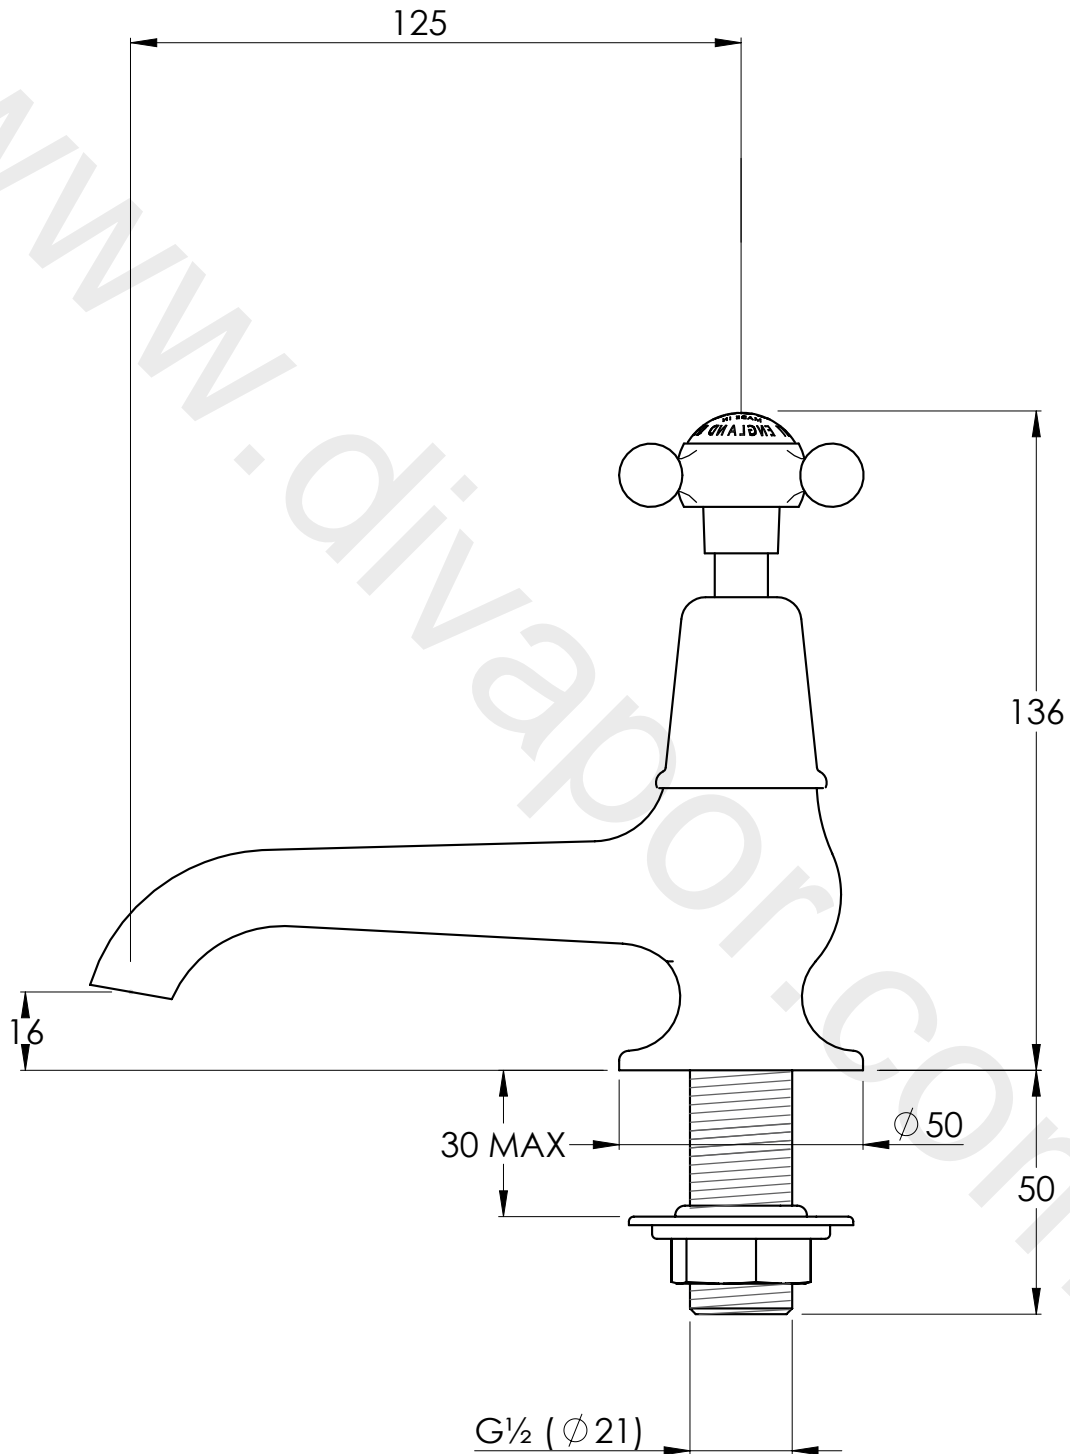

LEFROY BROOKS

IBROC HOUSE ESSEX ROAD
HODDESDON HERTS EN11 0QS UK
T: +44 (0)1992 708 316 F: +44 (0)1992 708 317

CH8030

CONNAUGHT LONG NOSE BASIN PILLAR TAPS
WITH HANDWHEELS (1 PAIR)

DIMENSIONAL DATA SHEET

DATE: 03/06/2019

REVISION: B

COPYRIGHT © LBIP LTD. ALL RIGHTS RESERVED

DIMENSIONS IN MILLIMETRES

WHILST EVERY EFFORT IS MADE TO ENSURE THE ACCURACY OF THESE DATA SHEETS THEY ARE SUBJECT TO CHANGE WITHOUT NOTICE AS PART OF THE COMPANY'S PRODUCT DEVELOPMENT PROCESS