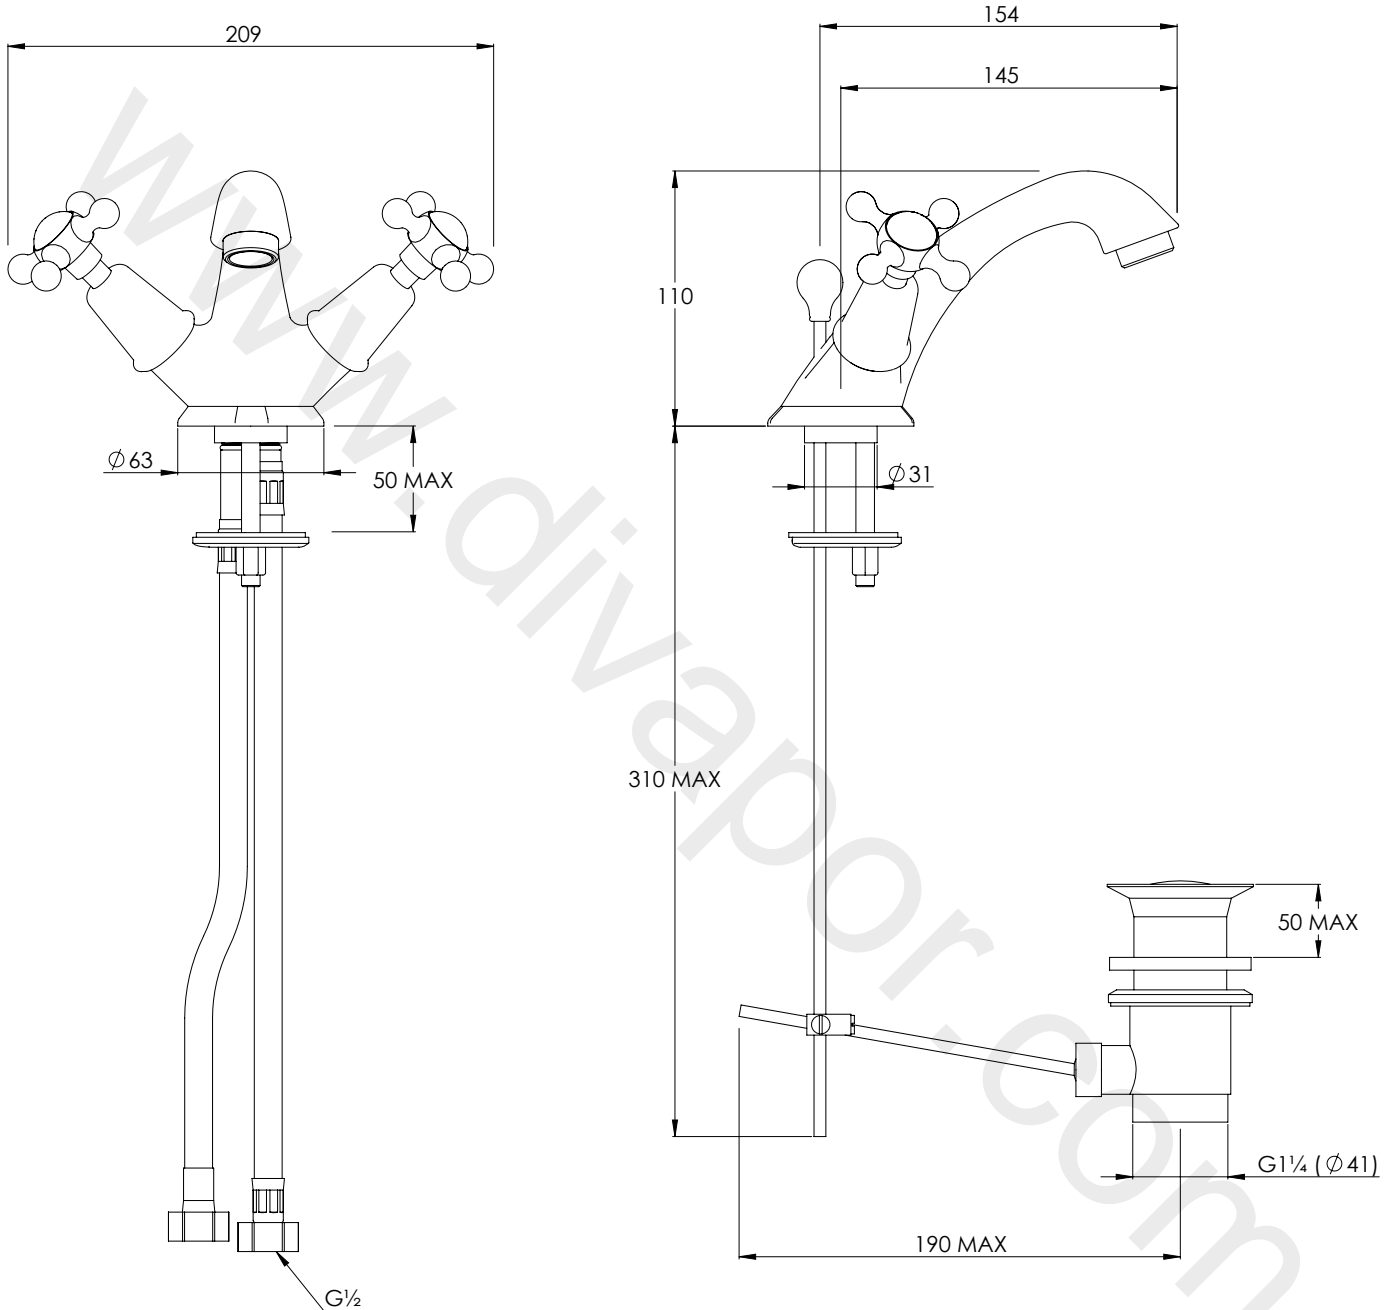

LEFROY BROOKS

IBROC HOUSE ESSEX ROAD
HODDESDON HERTS EN11 0QS UK
T: +44 (0)1992 708 316 F: +44 (0)1992 708 317

CH1189

CONNAUGHT MONO BASIN MIXER WITH POP-UP
WASTE

DIMENSIONAL DATA SHEET

DATE: 03/06/2019

REVISION: B

COPYRIGHT © LFB LTD. ALL RIGHTS RESERVED

DIMENSIONS IN MILLIMETRES

WHILST EVERY EFFORT IS MADE TO ENSURE THE ACCURACY OF THESE DATA SHEETS THEY ARE SUBJECT TO CHANGE WITHOUT NOTICE AS PART OF THE COMPANY'S PRODUCT DEVELOPMENT PROCESS