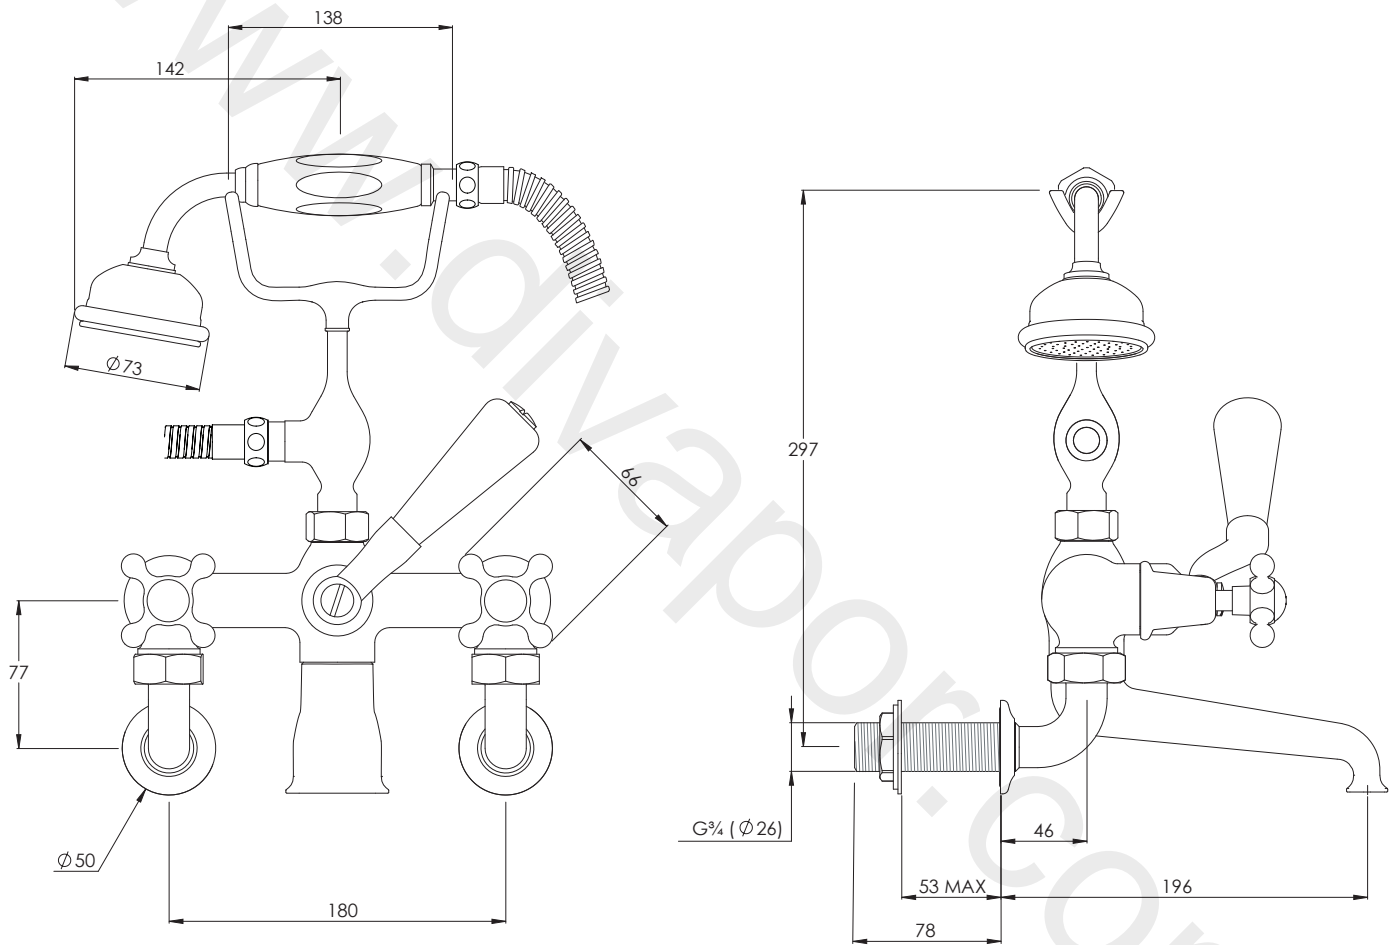

# CH1166

CONNAUGHT WALL MOUNTED BATH  
SHOWER MIXER

## DIMENSIONAL DATA SHEET

DATE: 25/03/19

REVISION: B

COPYRIGHT © LBIP LTD. ALL RIGHTS RESERVED

DIMENSIONS IN MILLIMETRES

WHILST EVERY EFFORT IS MADE TO ENSURE THE ACCURACY OF THESE DATA SHEETS THEY ARE SUBJECT TO CHANGE WITHOUT NOTICE AS PART OF THE COMPANY'S PRODUCT DEVELOPMENT PROCESS