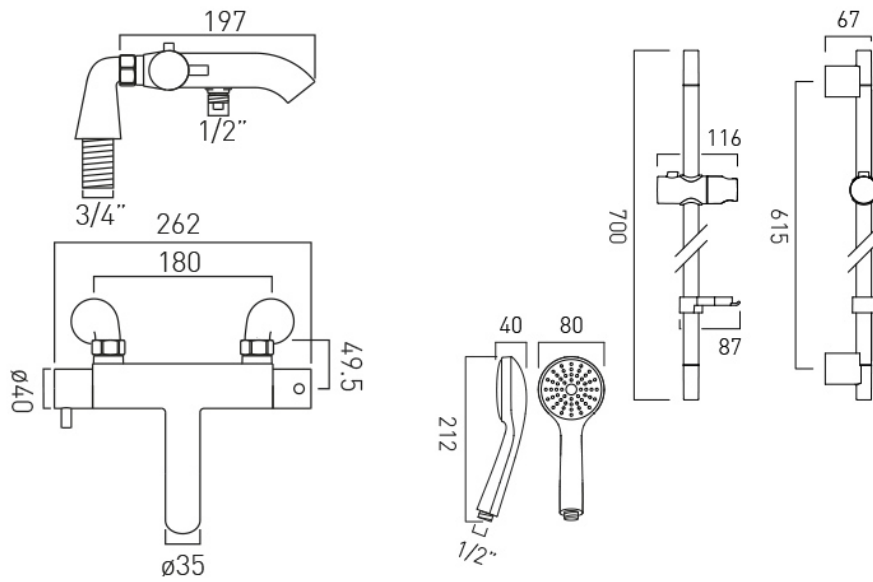

SPECIFICATION SHEET

COLLECTION:

PRODUCT CODE: CEL-131T+SRK-C/P

DESCRIPTION:

Celsius

- exposed round thermostatic bath shower mixer
- Eris single function slide rail shower kit

thermostatic cartridge V-001C-PLA
diverter cartridge CEL-001G-V2-DIV
3/4" x 50mm threaded connection on legs
deck mount drill hole diameter 28mm
minimum operating pressure 1.5 bar MP

kit comprises:
ERI-SFSRK-DB-C/P
CEL-131T-C/P

FINISH:

Chrome

MINIMUM OPERATING PRESSURE:

1.5 bar MP

tel: 01934 744466
email: sales@vado.com
www.vado.com

where inspiration flows
taps | showering | accessories

TECHNICAL DRAWING

COLLECTION:

PRODUCT CODE: CEL-131T+SRK-C/P

tel: 01934 744466
email: sales@vado.com
www.vado.com

where inspiration flows
taps | showering | accessories