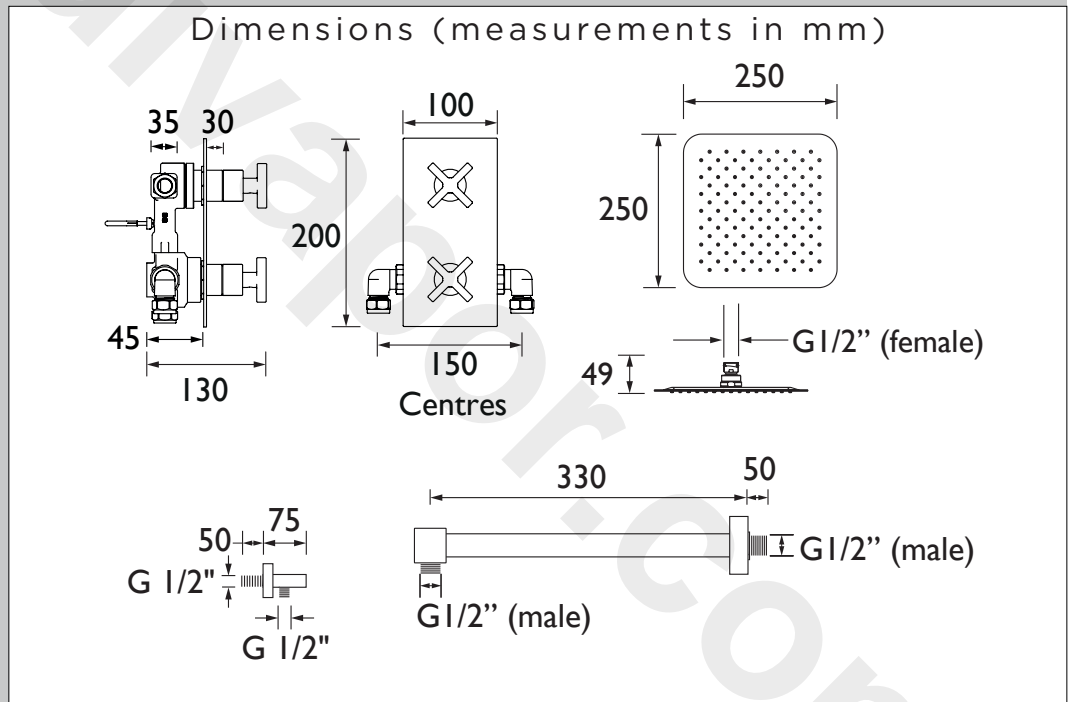

CASINO SHWR PK

CASINO Shower Range

Complete Casino Shower Pack

Specification	
Style:	Contemporary
Finish/Colour:	Chrome Plated
Main Construction Material:	Brass; ABS
No of Controls:	2
Shower Type:	Dual Control
Shower Head Type:	Fixed Head and Handset
Valve/Cartridge Type:	3/4" Ceramic Disc Valve 1/4 turn
Maximum Hot Water Supply Temperature °C:	65
Maximum Static Pressure: (bar)	10
Plumbing System Suitability:	Suitable for all plumbing systems
Working Pressure Range:	Min: 0.2 bar, Max: 5 bar
Connection Inlet:	15mm Compression
Connection Outlet:	G 1/2"
Isolation Valve Included:	No
Check Valve Included:	Yes

Features:

- Integral two outlet diverter
- 250mm square slimline fixed head with shower arm
- Single function square handset and hose with integral handset holder and wall outlet

Product Certifications:

For more products, visit our website:
<http://www.bristan.com>

Flow Rates (l/min)						
System Pressure (bar)	0.2	0.5	1	2	3	5
Outlet 1	8.5	13.44	19	26.87	32.91	42.49
Outlet 2	8.27	13.08	18.5	26.16	32.04	41.37

TECHNICAL DATA SHEET

BRISTAN

TAPS & SHOWERS

D1