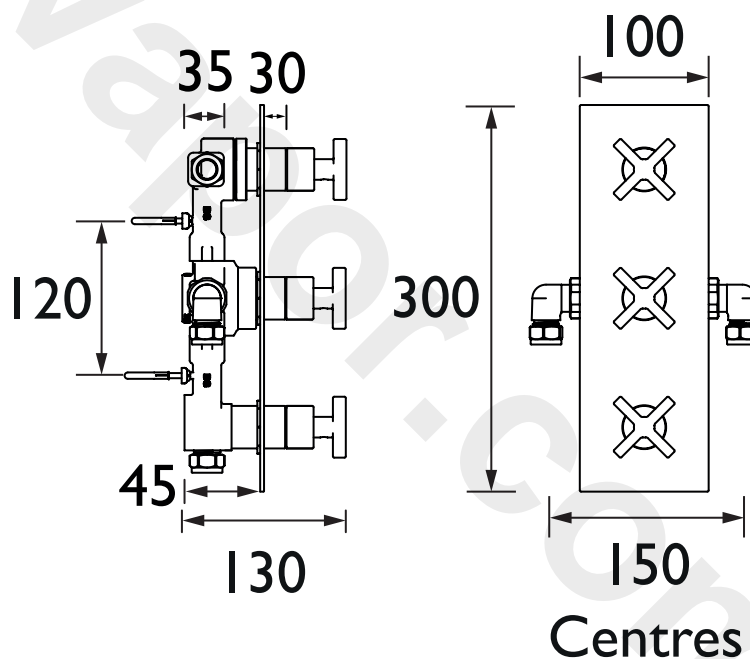

## CASINO Shower Range Casino Recessed Thermostatic Dual Control Shower Valve with Integral Twin Stopcocks Chrome

### Features:

- 15mm inlet connections
- This shower valve has been designed to fit in any UK wall cavity and therefore only needs a 35mm deep cavity space
- Fitting depth including plasterboard and tiles is 60mm - 75mm
- Cartridge can be accessed from the front
- Requires rear access to service the filters
- Supplied with wall outlet

### Specification

Finish/Colour:	Chrome
Main Construction Material:	Brass
No of Controls:	3
Shower Type:	Recessed Dual Control
Shower Head Type:	None
Valve/Cartridge Type:	Thermostatic & 3/4" Ceramic Disc Valve
Minimum Dynamic Pressure:	0.2 bar
Maximum Dynamic Pressure:	5.0 bar
Maximum Static Pressure: (bar)	10
Maximum Hot Water Supply Temperature °C:	65
Pre-set Outlet Temperature °C:	42
Plumbing System Suitability:	Suitable for all plumbing systems
Connection Inlet:	15mm Compression
Connection Outlet:	15mm Compression
Isolation Valve Included:	No
Check Valve Included:	Yes

### Dimensions (measurements in mm)