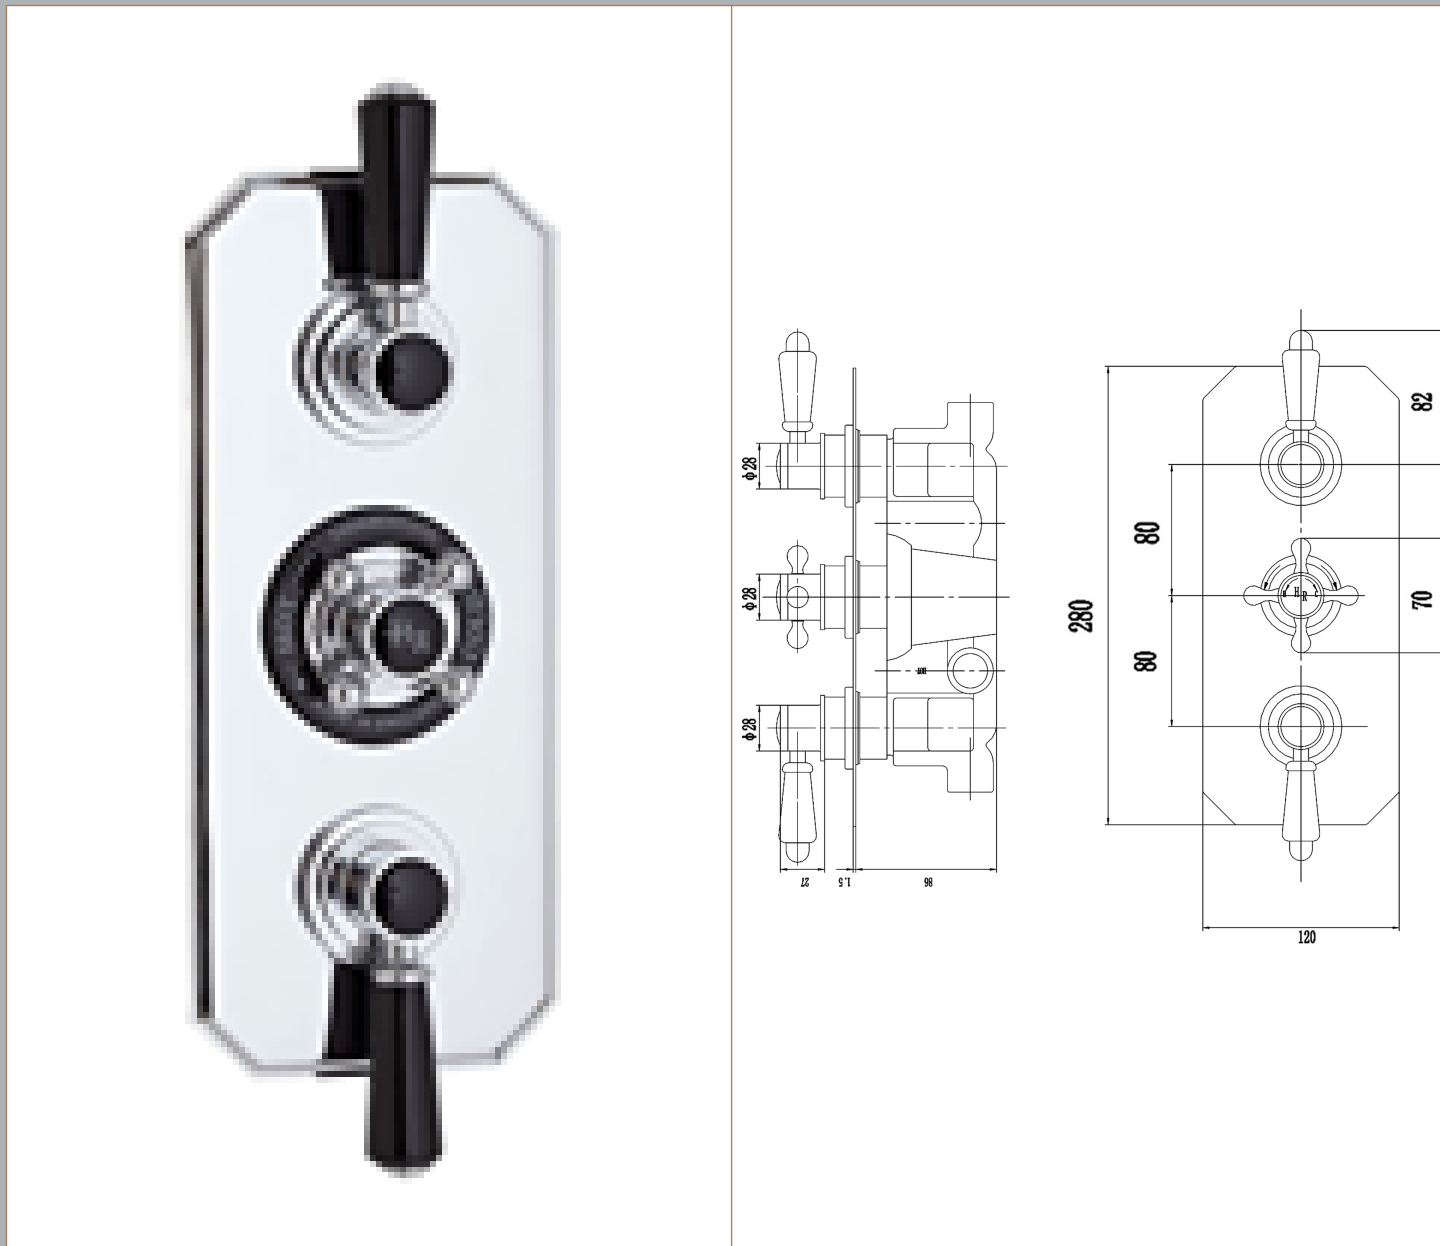

Sales Code: BTSVT005

Description: Traditional Black Triple Diverter Valve

Product Dimensions

Length (mm):	
Width (mm):	120
Height (mm):	320
Depth (mm):	135
Nett Weight (kg):	2.8

Packaging Dimensions

Length (mm):	320
Width (mm):	250
Height (mm):	
Gross Weight (kg):	3

Packaging Data

Box Colour:	White Cardboard Box
Box Qty:	1
Label Size:	100 x 50
Label Colour:	White Label
Label Qty:	1

Outer Box Dimensions (If Applicable)

Length (mm):	
Width (mm):	
Height (mm):	
Depth (mm):	
Gross Weight (kg):	
Barcode:	5055275830956

Product Details

Country of Origin:	United Kingdom
Fitting Instruction:	Yes
Product Material:	Brass/ABS
Mount Type:	Wall
Outlet Elbow Supplied:	Not Applicable
Easy Clean:	Not Applicable
Head Included:	No
Handset Included:	No
Body Jets Included:	Not Applicable
No of Body Jets:	Not Applicable
Operating Pressure (bar):	0.1
Valve/Cartridge Type:	1/4 Turn Ceramic Disc
Flow Rates (L/min):	0.1 bar: 5.5 0.5 bar: 14 1 bar: 20 2 bar: 29 3 bar: 44
TMV2 Approved:	No Approval No: N/A
TMV3 Approved:	No Approval No: N/A
WRAS Approved:	No Approval No: N/A
Head Function:	Not Applicable
Handset Function:	Not Applicable
Body Jet Info:	Not Applicable
Pipe Size:	15 mm (1/2" Bsp)
Pipe Centres:	150mm
Colour/Finish:	Chrome
Hose Included:	Not Applicable
No. of Outlets:	3