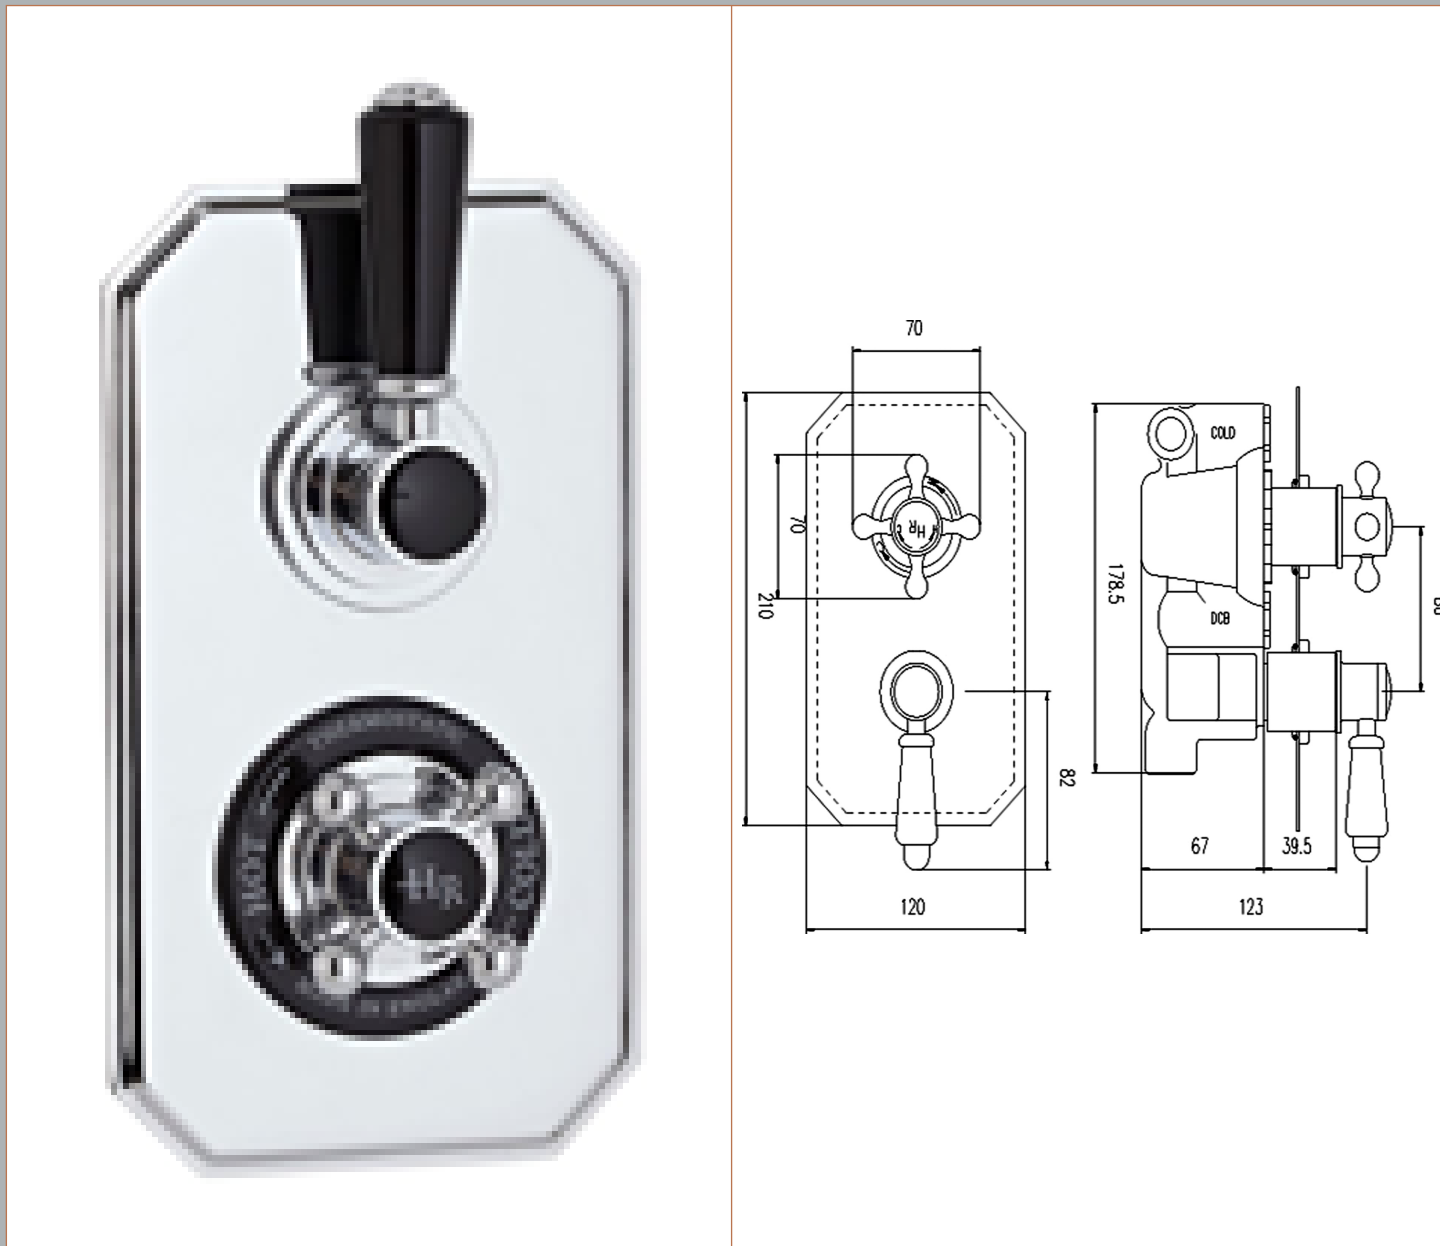

Sales Code: BTSVT004

Description: Traditional Black Twin Diverter Valve

Product Dimensions

Length (mm):	
Width (mm):	120
Height (mm):	230
Depth (mm):	135
Nett Weight (kg):	3

Packaging Dimensions

Length (mm):	250
Width (mm):	240
Height (mm):	
Gross Weight (kg):	3.4

Packaging Data

Box Colour:	White Cardboard Box
Box Qty:	1
Label Size:	100 x 50
Label Colour:	White Label
Label Qty:	1

Outer Box Dimensions (If Applicable)

Length (mm):	
Width (mm):	
Height (mm):	
Depth (mm):	
Gross Weight (kg):	
Barcode:	5055275830932

Product Details

Country of Origin:	United Kingdom
Fitting Instruction:	Yes
Product Material:	Brass/ABS
Mount Type:	Wall
Outlet Elbow Supplied:	Not Applicable
Easy Clean:	Not Applicable
Head Included:	No
Handset Included:	No
Body Jets Included:	Not Applicable
No of Body Jets:	Not Applicable
Operating Pressure (bar):	0.1
Valve/Cartridge Type:	1/4 Turn Ceramic Disc
Flow Rates (L/min):	0.1 bar: 5.5 0.5 bar: 14 1 bar: 20 2 bar: 29 3 bar: 44
TMV2 Approved:	No Approval No: N/A
TMV3 Approved:	No Approval No: N/A
WRAS Approved:	No Approval No: N/A
Head Function:	Not Applicable
Handset Function:	Not Applicable
Body Jet Info:	Not Applicable
Pipe Size:	15 mm (1/2" Bsp)
Pipe Centres:	150mm
Colour/Finish:	Chrome
Hose Included:	Not Applicable
No. of Outlets:	2