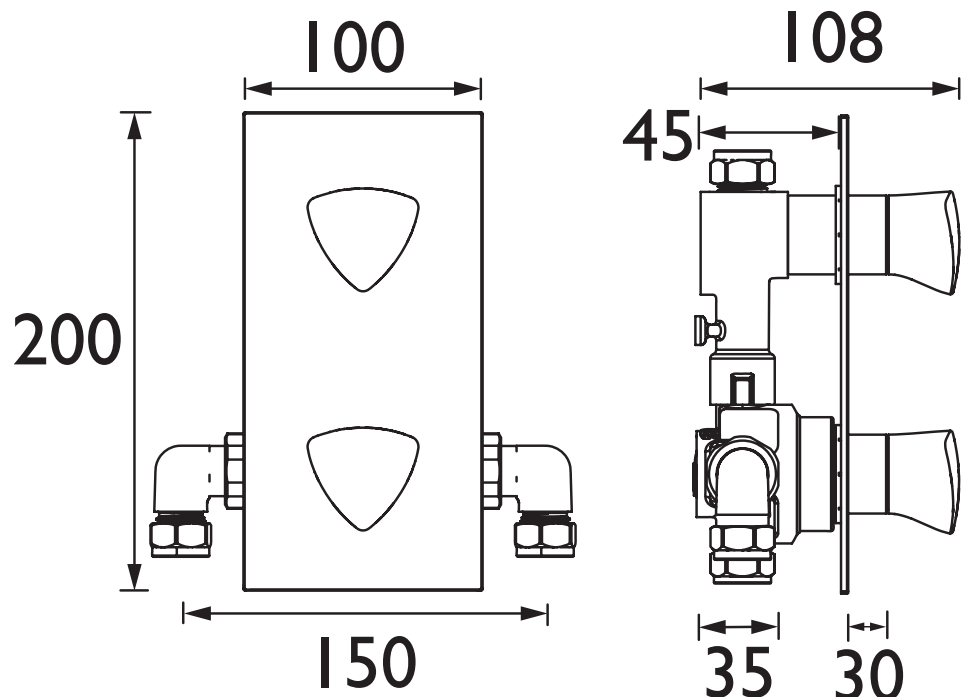

BRG SHCVO C

BRIGHT Shower Range Bright Concealed Dual Control Valve Only

Features:

- 15mm inlet connections
- This shower valve has been designed to fit in any UK wall cavity and therefore only needs a 35mm deep cavity space
- Fitting depth including plasterboard and tiles is 60mm - 75mm
- Minimum cold water supply temperature is 4°C
- Maximum hot water supply temperature is 80°C

Product Certifications:

WRAS Cert. Number: 1910908
WRAS Expiry Date: 31/10/2024

For more products, visit our website:
<http://www.bristan.com>

Specification

Product Type:	Mixer Shower
Main Construction Material:	Brass
Connection Inlet:	15mm Compression
Connection Outlet:	15mm Compression
Number of Controls:	2
Flow Control Valve Type:	3/4" Quarter Turn Ceramic disc
Plumbing System:	Suitable for all plumbing systems
Minimum Dynamic Pressure: (Bar)	0.2 Bar
Maximum Dynamic Pressure: (Bar)	5.0 Bar
Maximum Static Pressure:	10
Maximum Hot Water Temperature: (°C)	80°C
Pre-set Outlet Temperature: (°C)	42°C
Isolation Included:	No
Check Valve Supplied:	Yes
Shower Kit:	Valve Only

Dimensions (measurements in mm)

Flow Rates (l/min)

System Pressure (bar)	0.2	0.5	1	2	3	5
BRG SHCVO C (Mixed)	7.5	14.1	21	30.5	36.3	47

TECHNICAL
DATA
SHEET

BRISTAN