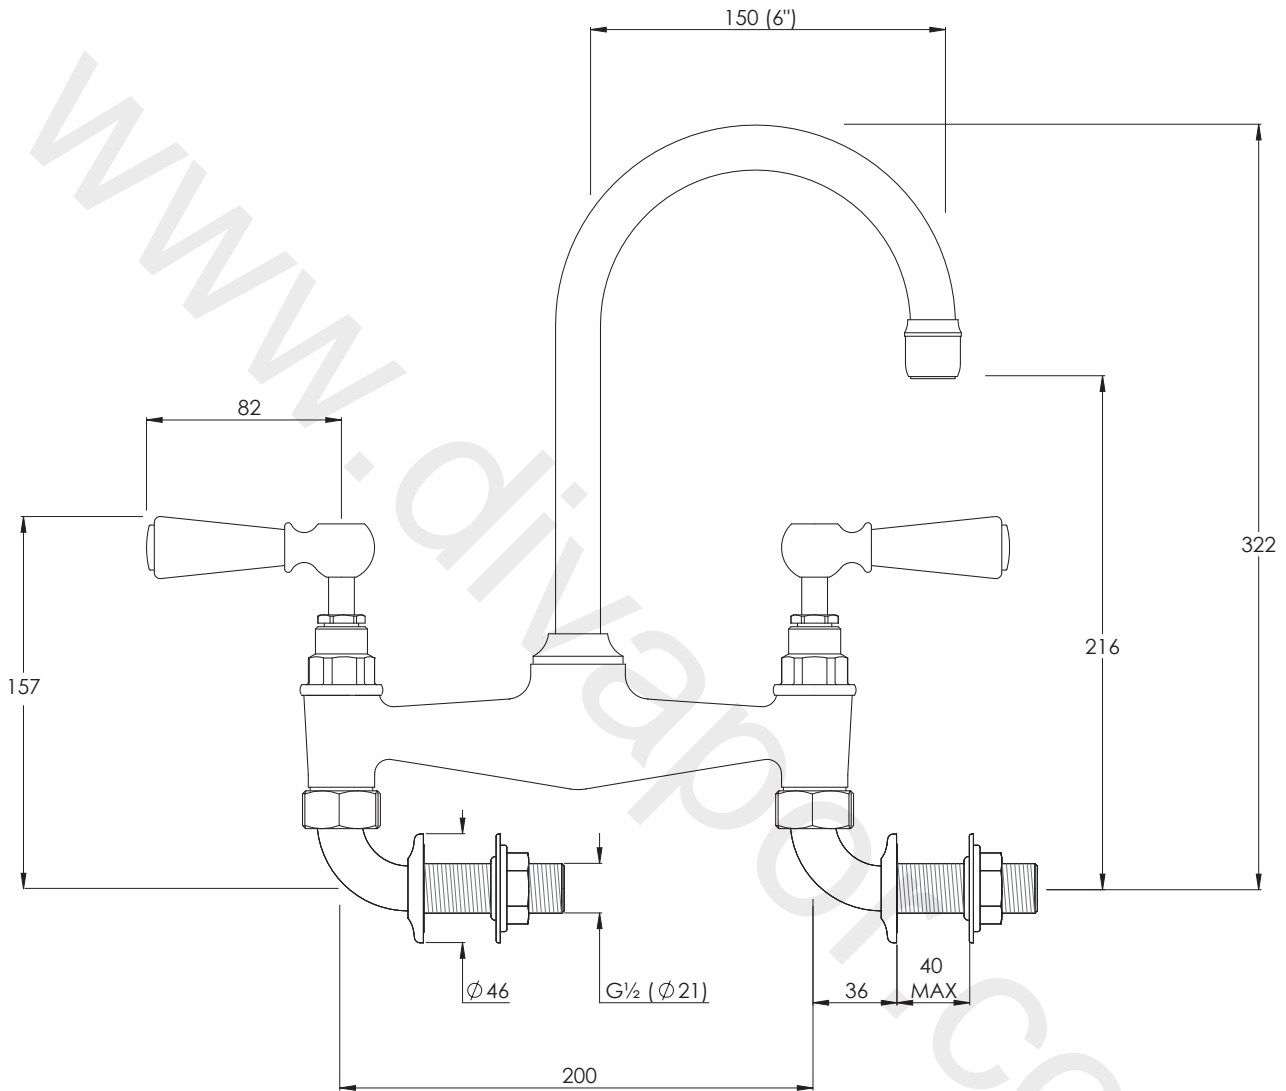

LEFROY BROOKS

IBROC HOUSE ESSEX ROAD
HODDESDON HERTS EN11 0QS UK
T: +44 (0)1992 708 316 F: +44 (0)1992 708 317

BL9008

CLASSIC BLACK LEVER WALL MOUNTED BASIN
BRIDGE MIXER

DIMENSIONAL DATA SHEET

DATE: 25/09/2019

REVISION: A

COPYRIGHT © LBIP LTD. ALL RIGHTS RESERVED

DIMENSIONS IN MILLIMETRES

WHILST EVERY EFFORT IS MADE TO ENSURE THE ACCURACY OF THESE DATA SHEETS THEY ARE SUBJECT TO CHANGE WITHOUT NOTICE AS PART OF THE COMPANY'S PRODUCT DEVELOPMENT PROCESS