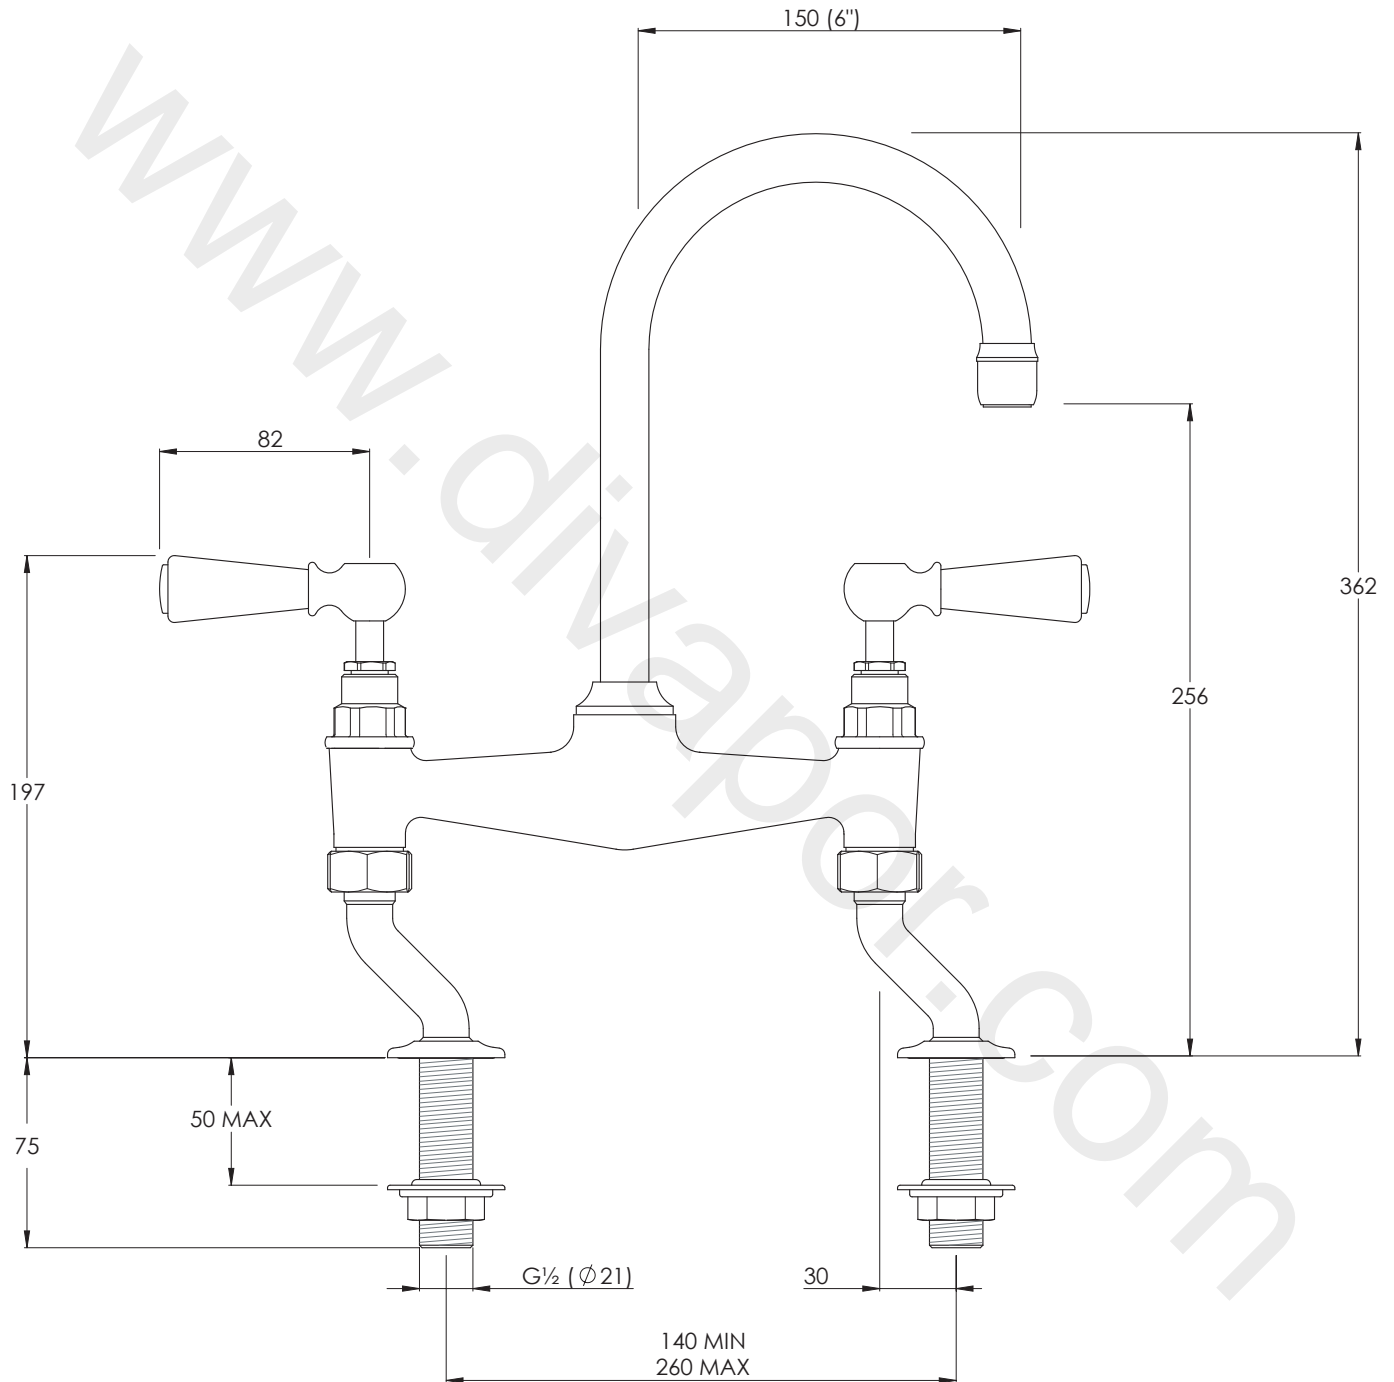

LEFROY BROOKS

IBROC HOUSE ESSEX ROAD
HODDESDON HERTS EN11 0QS UK
T: +44 (0)1992 708 316 F: +44 (0)1992 708 317

BL9007

CLASSIC BLACK DECK MOUNTED BASIN BRIDGE
MIXER WITH LEVERS

DIMENSIONAL DATA SHEET

DATE: 31/05/2019

REVISION: B

DIMENSIONS IN MILLIMETRES

WHILST EVERY EFFORT IS MADE TO ENSURE THE ACCURACY OF THESE DATA SHEETS THEY ARE SUBJECT TO CHANGE WITHOUT NOTICE AS PART OF THE COMPANY'S PRODUCT DEVELOPMENT PROCESS