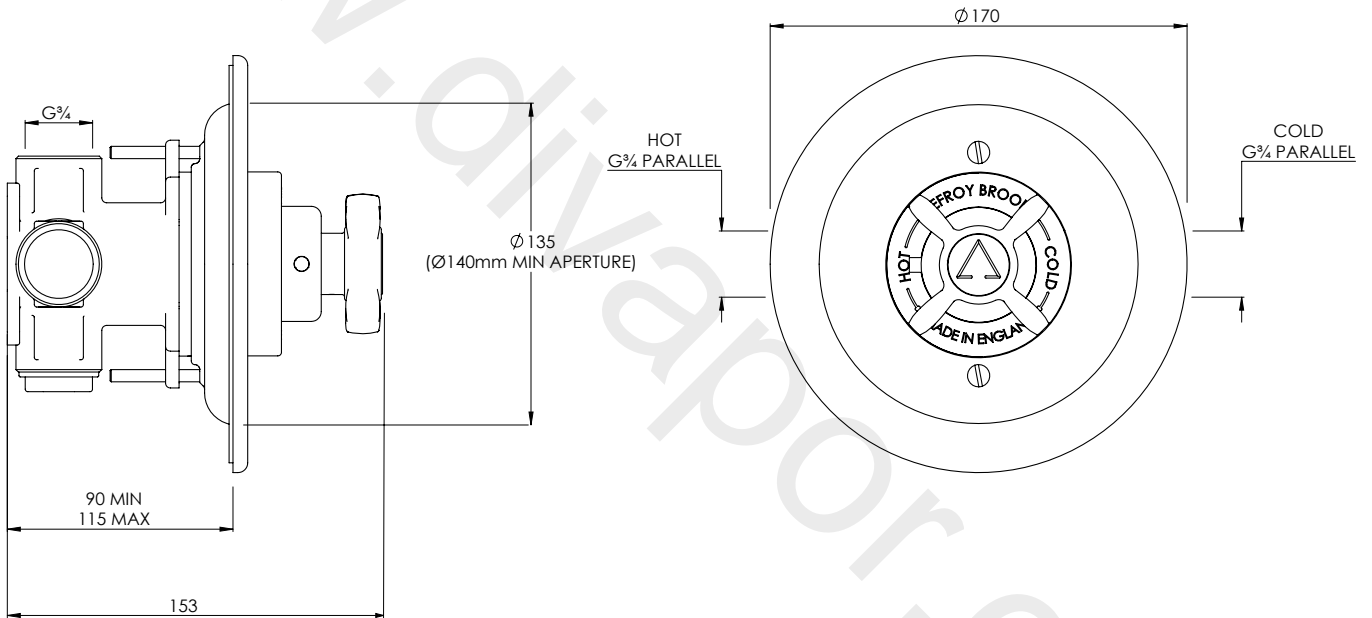

LEFROY BROOKS

IBROC HOUSE ESSEX ROAD
HODDESDON HERTS EN11 0QS UK
T: +44 (0)1992 708 316 F: +44 (0)1992 708 317

BL8800

CLASSIC BLACK ARCHIPELAGO THERMOSTATIC
SHOWER VALVE

DIMENSIONAL DATA SHEET

DATE: 23/01/2020

REVISION: C

COPYRIGHT © LBIP LTD. ALL RIGHTS RESERVED

DIMENSIONS IN MILLIMETRES

WHILST EVERY EFFORT IS MADE TO ENSURE THE ACCURACY OF THESE DATA SHEETS THEY ARE SUBJECT TO CHANGE WITHOUT NOTICE AS PART OF THE COMPANY'S PRODUCT DEVELOPMENT PROCESS