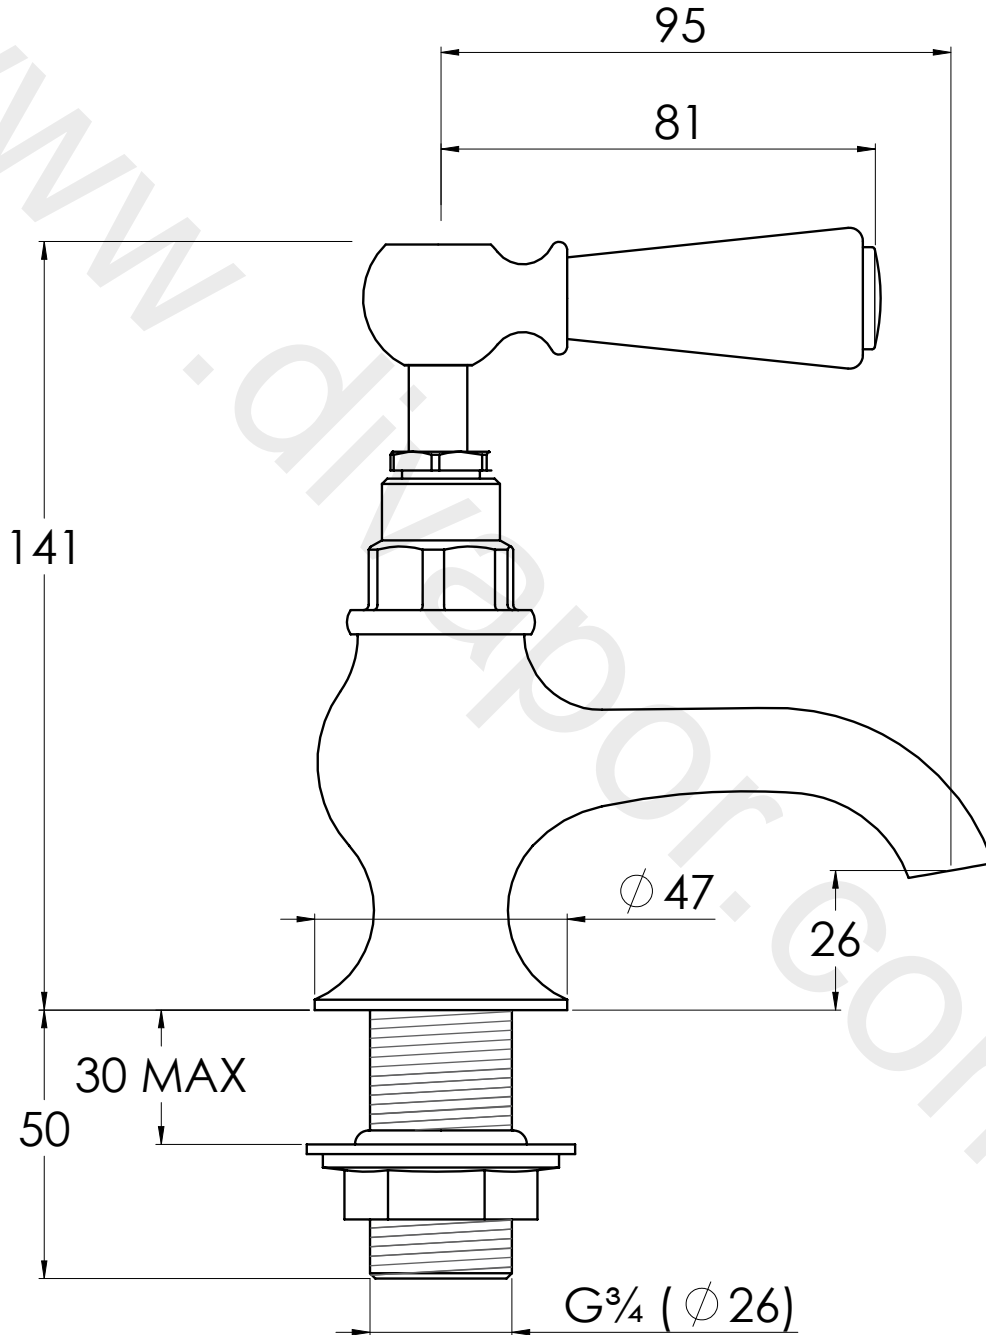

**LEFROY BROOKS**

IBROC HOUSE ESSEX ROAD  
HODDESDON HERTS EN11 0QS UK  
T: +44 (0)1992 708 316 F: +44 (0)1992 708 317

**BL8054**

CLASSIC BATH PILLAR TAPS WITH BLACK LEVERS  
(1 PAIR)

DIMENSIONAL DATA SHEET

DATE: 13/01/2021

REVISION: A

COPYRIGHT © LBIP LTD. ALL RIGHTS RESERVED

DIMENSIONS IN MILLIMETRES

WHILST EVERY EFFORT IS MADE TO ENSURE THE ACCURACY OF THESE DATA SHEETS THEY ARE SUBJECT TO CHANGE WITHOUT NOTICE AS PART OF THE COMPANY'S PRODUCT DEVELOPMENT PROCESS