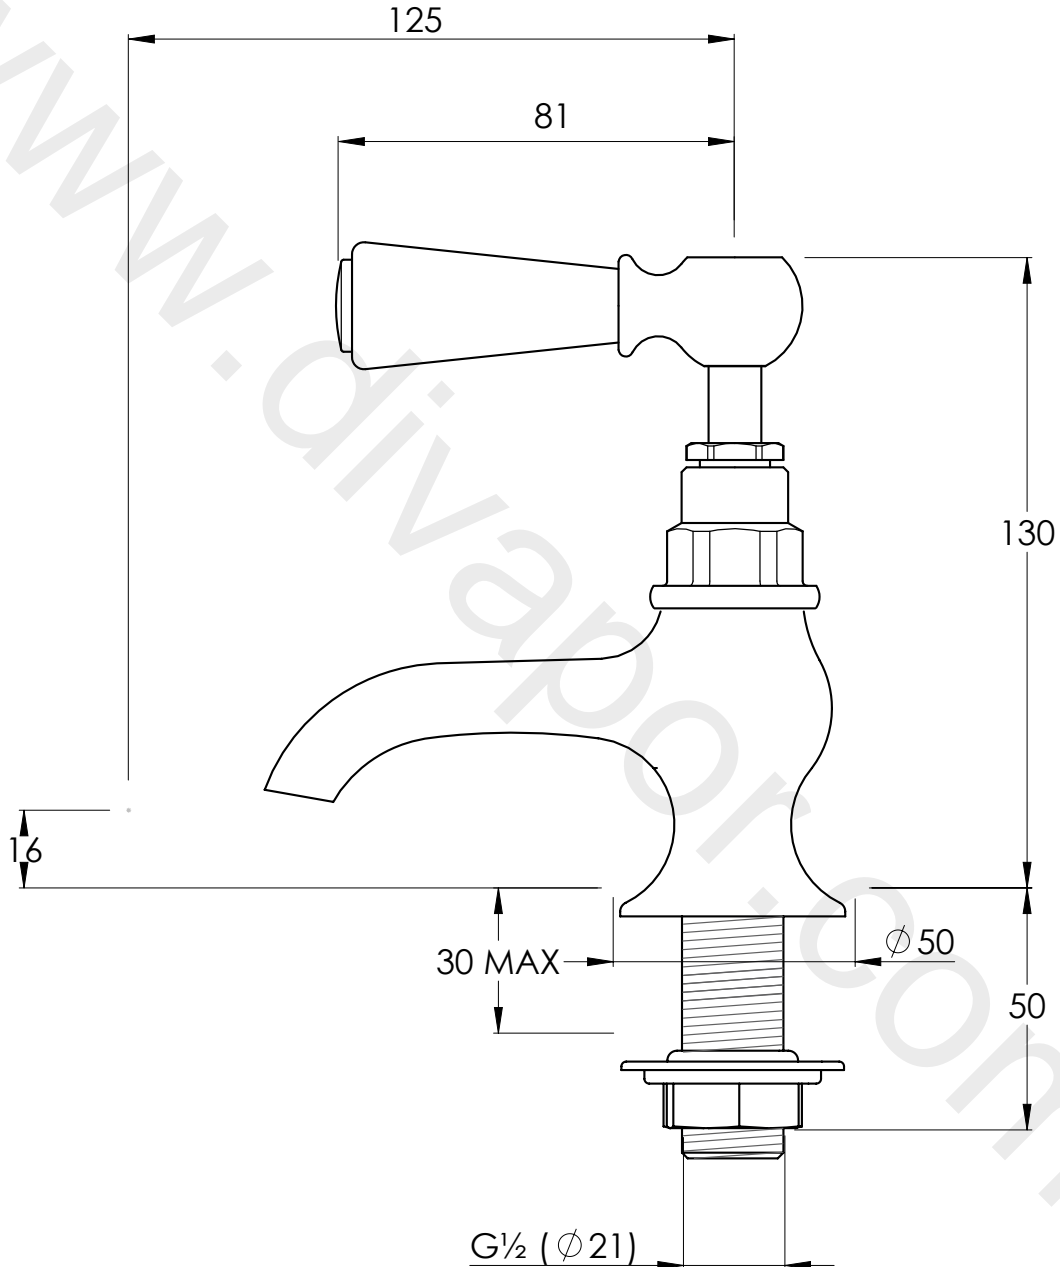

LEFROY BROOKS

IBROC HOUSE ESSEX ROAD
HODDESDON HERTS EN11 0QS UK
T: +44 (0)1992 708 316 F: +44 (0)1992 708 317

BL8030

CLASSIC LONG NOSE BASIN PILLAR TAPS WITH
BLACK LEVERS (1 PAIR)

DIMENSIONAL DATA SHEET

DATE: 13/01/2021

REVISION: A

COPYRIGHT © LBIP LTD. ALL RIGHTS RESERVED

DIMENSIONS IN MILLIMETRES

WHILST EVERY EFFORT IS MADE TO ENSURE THE ACCURACY OF THESE DATA SHEETS THEY ARE SUBJECT TO CHANGE WITHOUT NOTICE AS PART OF THE COMPANY'S PRODUCT DEVELOPMENT PROCESS