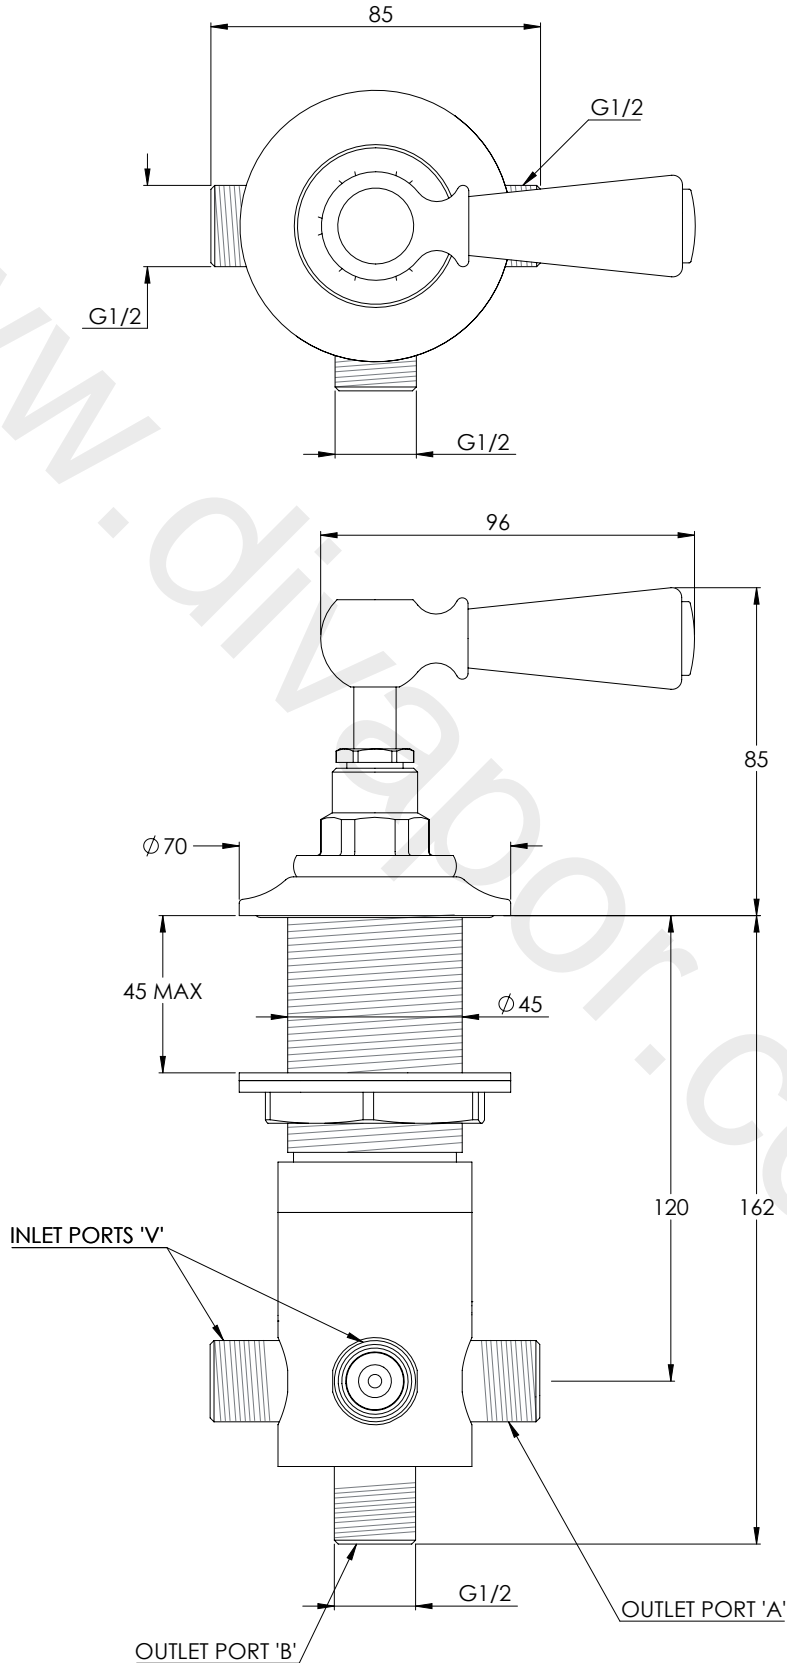

LEFROY BROOKS

IBROC HOUSE ESSEX ROAD
HODDESDON HERTS EN11 0QS UK
T: +44 (0)1992 708 316 F: +44 (0)1992 708 317

BL1650

CLASSIC BLACK LEVER DECK MOUNTED 'TWO-WAY'
DIVERTER

DIMENSIONAL DATA SHEET

DATE: 06/08/2021

REVISION: A

DIMENSIONS IN MILLIMETRES

WHILST EVERY EFFORT IS MADE TO ENSURE THE ACCURACY OF THESE DATA SHEETS THEY ARE SUBJECT TO CHANGE WITHOUT NOTICE AS PART OF THE COMPANY'S PRODUCT DEVELOPMENT PROCESS