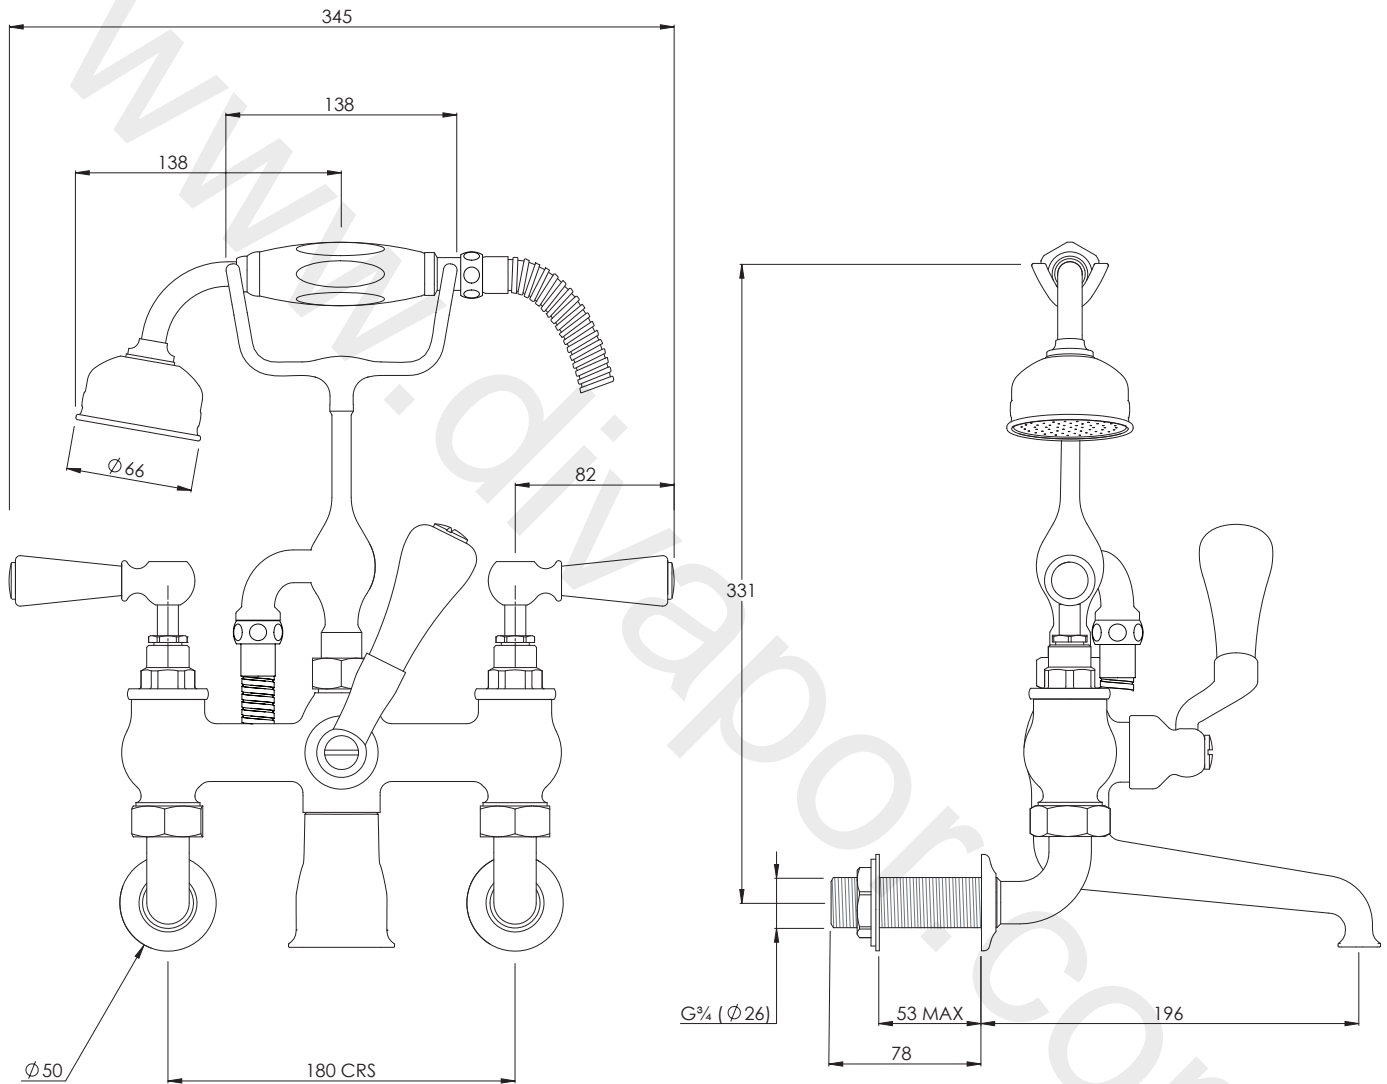

LEFROY BROOKS

IBROC HOUSE ESSEX ROAD
HODDESDON HERTS EN11 0QS UK
T: +44 (0)1992 708 316 F: +44 (0)1992 708 317

BL1166

CLASSIC WALL MOUNTED BATH SHOWER
MIXER WITH BLACK LEVERS

DIMENSIONAL DATA SHEET

DATE: 01/04/19

REVISION: A

COPYRIGHT © LBIP LTD. ALL RIGHTS RESERVED

DIMENSIONS IN MILLIMETRES

WHILST EVERY EFFORT IS MADE TO ENSURE THE ACCURACY OF THESE DATA SHEETS THEY ARE SUBJECT TO CHANGE WITHOUT NOTICE AS PART OF THE COMPANY'S PRODUCT DEVELOPMENT PROCESS