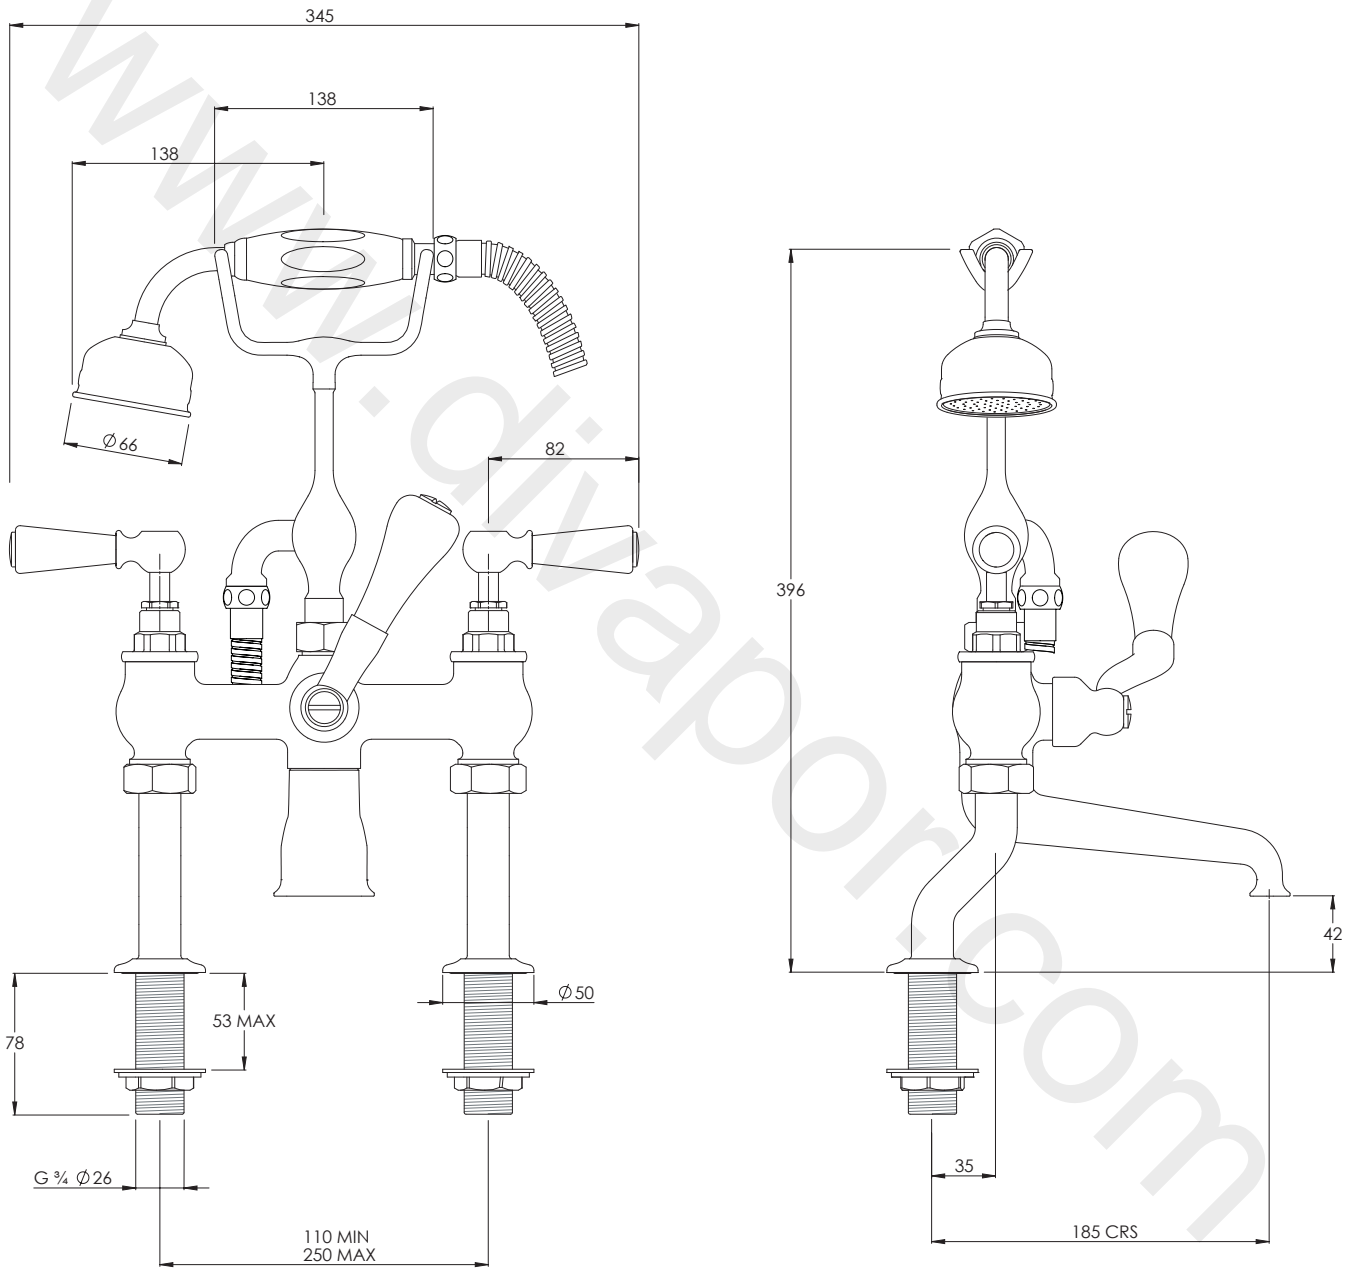

# BL1100

CLASSIC DECK MOUNTED BATH SHOWER  
MIXER WITH BLACK LEVERS

## DIMENSIONAL DATA SHEET

DATE: 09/04/19

REVISION: C

COPYRIGHT © LBIP LTD. ALL RIGHTS RESERVED

DIMENSIONS IN MILLIMETRES

WHILST EVERY EFFORT IS MADE TO ENSURE THE ACCURACY OF THESE DATA SHEETS THEY ARE SUBJECT TO CHANGE WITHOUT NOTICE AS PART OF THE COMPANY'S PRODUCT DEVELOPMENT PROCESS