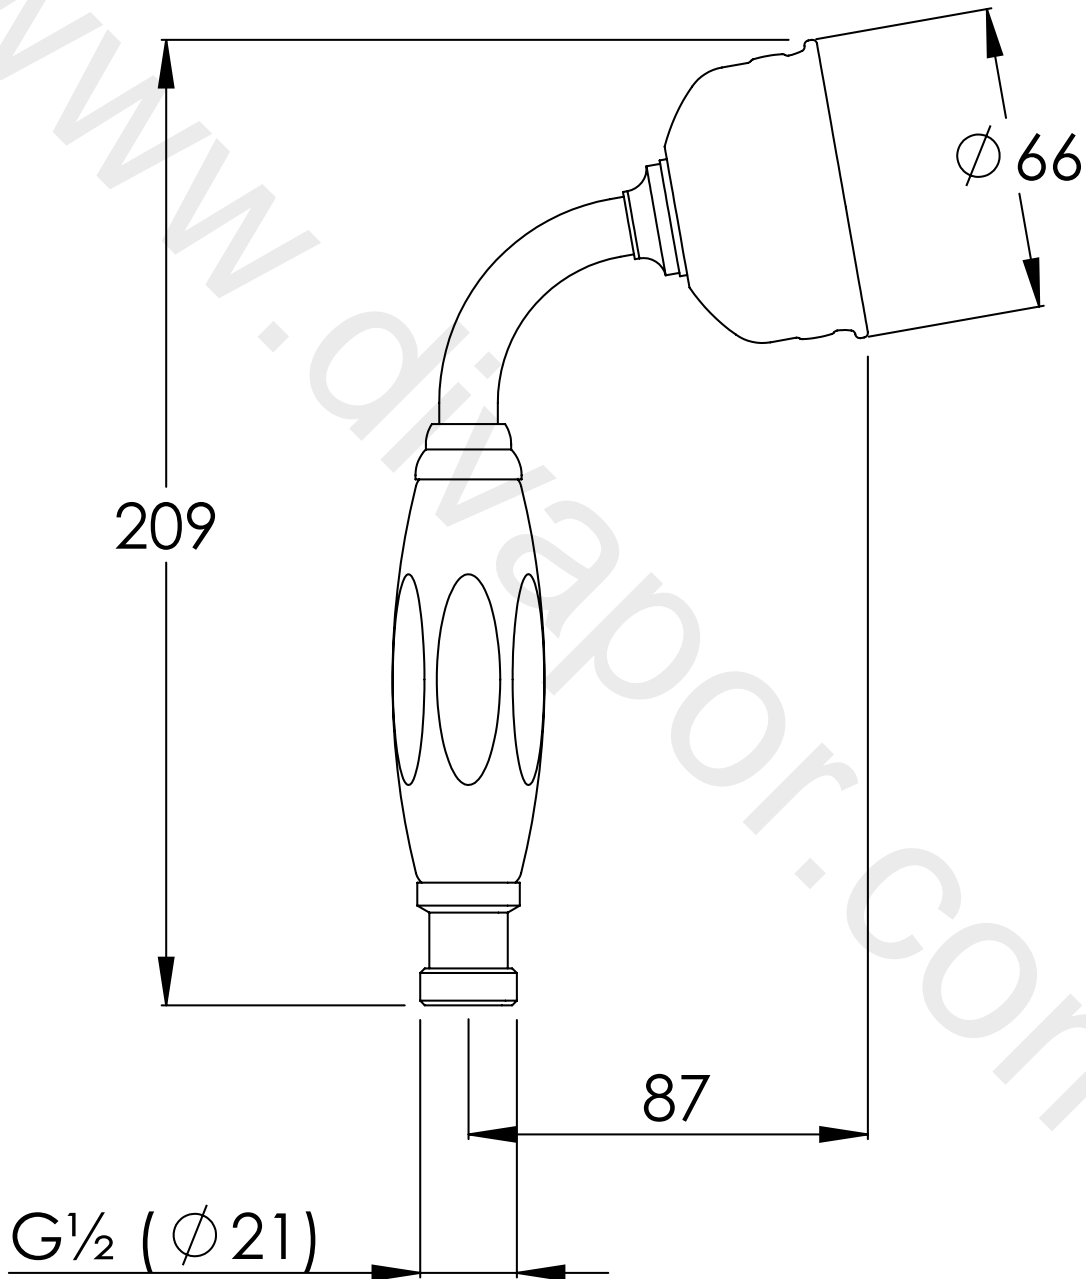

# BK2141

CLASSIC BLACK 'HOTEL' HANDSET WITH ACETYL  
'IMPACT RESISTANT' HANDLE

DIMENSIONAL DATA SHEET

DATE: 14/08/2020

REVISION: A

COPYRIGHT © LBIP LTD. ALL RIGHTS RESERVED

DIMENSIONS IN MILLIMETRES

WHILST EVERY EFFORT IS MADE TO ENSURE THE ACCURACY OF THESE DATA SHEETS THEY ARE SUBJECT TO CHANGE WITHOUT NOTICE AS PART OF THE COMPANY'S PRODUCT DEVELOPMENT PROCESS