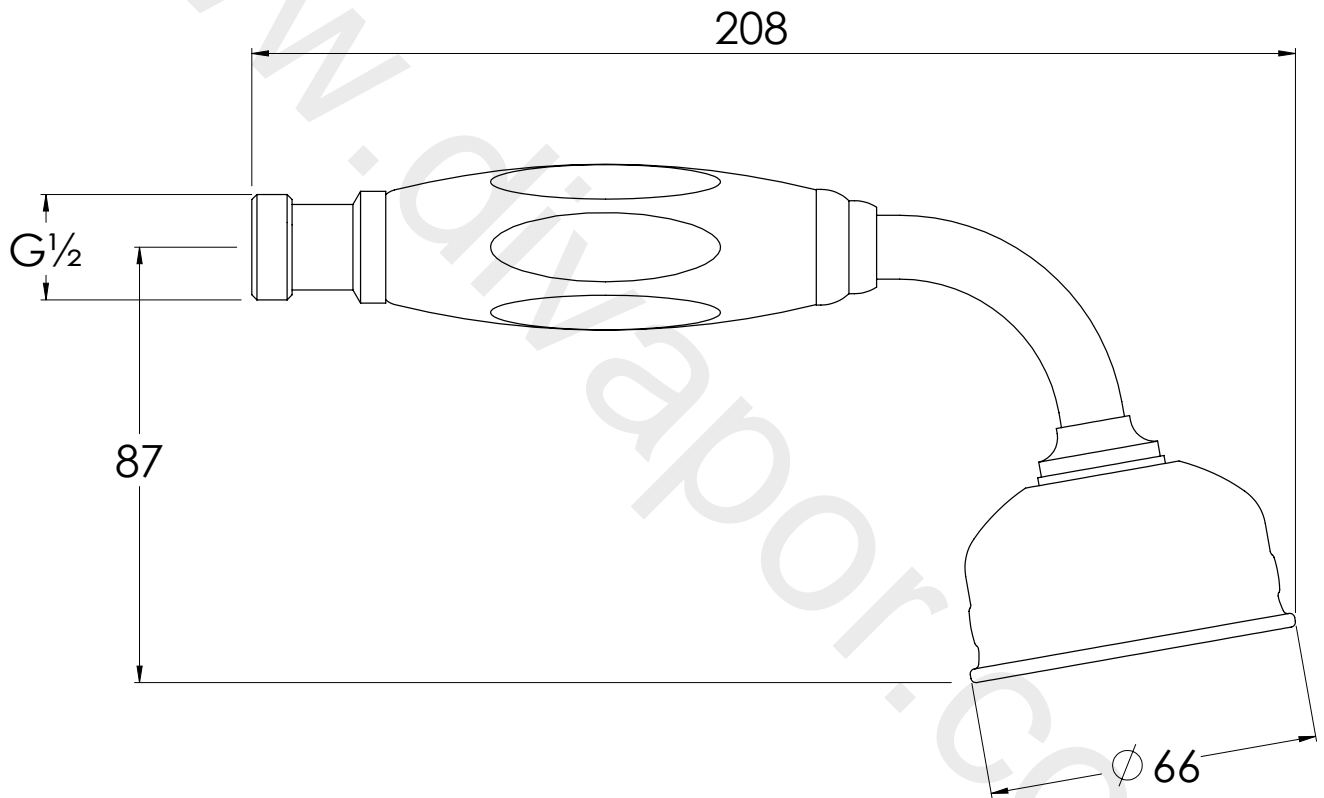

LEFROY BROOKS

IBROC HOUSE ESSEX ROAD
HODDESDON HERTS EN11 0QS UK
T: +44 (0)1992 708 316 F: +44 (0)1992 708 317

BK2136

CLASSIC BLACK HANDSET WITH 2 1/2" APRON ROSE

DIMENSIONAL DATA SHEET

DATE: 10/10/2018

REVISION: A

COPYRIGHT © LBIP LTD. ALL RIGHTS RESERVED

DIMENSIONS IN MILLIMETRES

WHILST EVERY EFFORT IS MADE TO ENSURE THE ACCURACY OF THESE DATA SHEETS THEY ARE SUBJECT TO CHANGE WITHOUT NOTICE AS PART OF THE COMPANY'S PRODUCT DEVELOPMENT PROCESS