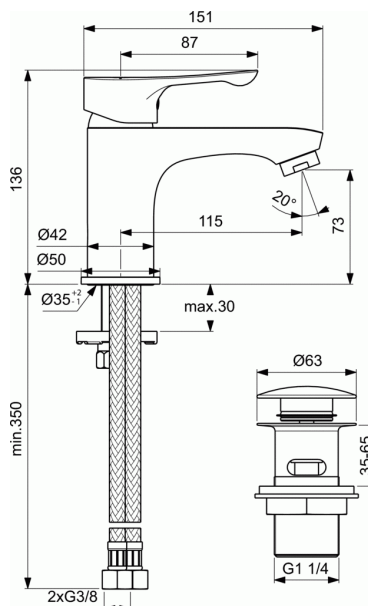

## One-hole basin mixer

### One-hole basin mixer

- 35 mm ceramic cartridge with hot water limiter
- Click technology
- Metal handle with red and blue colour indication
- Perlator aerator
- Easy-Fix installation
- Flexible hoses G3/8" for water supply
- Click - Clack waste for washbasin with overflow
- Comply with EN817