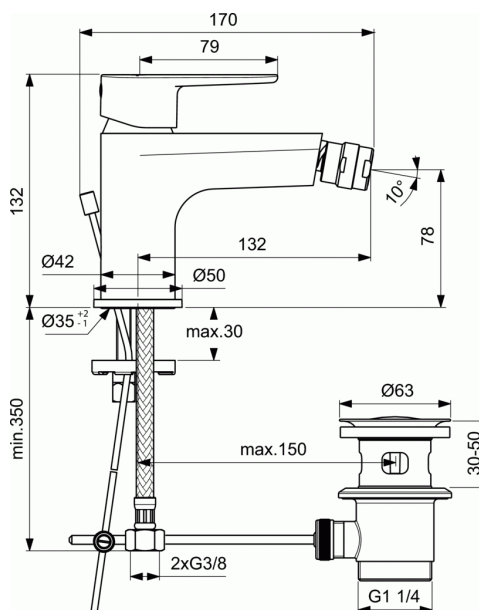

CERAFINE O

One-hole bidet mixer with metal pop-up waste

One-hole bidet mixer with metal pop-up waste

28 mm ceramic cartridge FirmaFlow® with hot water limiter

Metal handle with red and blue indicator

Aerator with ball joint with 5 l/min flow rate limiter

Decorative rosette part of the body (one piece)

Easy-Fix system for installation

Flexible hoses G3/8" for water supply system connection

Metal pop-up waste

Comply with EN817

FINISHES*

* AA = Chrome