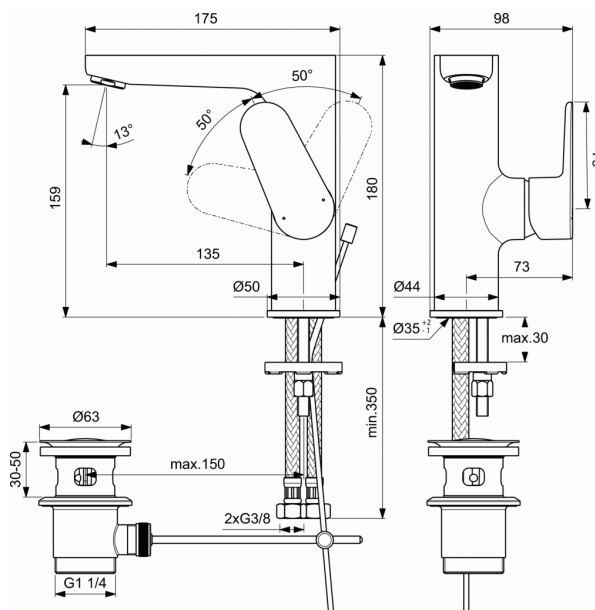

### One-hole High spout basin mixer H155 with metal pop-up waste

#### One-hole High spout basin mixer H155 with metal pop-up waste

- 28 mm ceramic cartridge FirmaFlow® with hot water limiter
- Metal handle with red and blue indicator
- Aerator Perlator - 5 l/m
- Decorative rosette part of the body (one piece)
- Easy-Fix system for installation
- Flexible hoses G3/8" for water supply system connection
- Metal pop-up waste