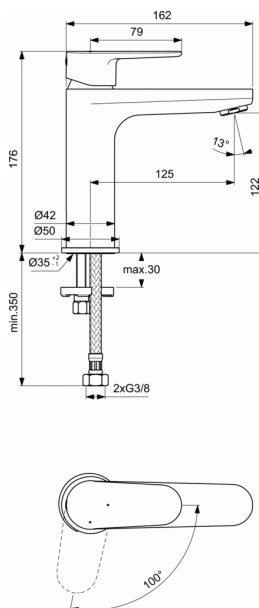

#### One-hole basin mixer H120 BlueStart® without pop-up waste

- 28 mm ceramic cartridge FirmaFlow® with hot water limiter
- Metal handle with red and blue indication
- Slim aerator with 5 l/min flow rate limiter
- BlueStart® technology
- Decorative rosette part of the body (one piece)
- Easy-Fix system for installation
- Flexible hoses G3/8" for water supply system connection