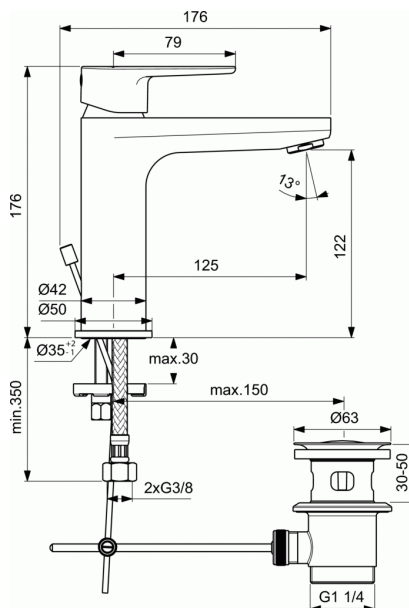

### One-hole basin mixer H120 with metal pop-up waste

#### One-hole basin mixer H120 with metal pop-up waste

28 mm FirmaFlow® ceramic cartridge with hot water limiter

Metal handle with red and blue indicator

Slim aerator with 5 l/min flow rate limiter

Decorative rosette part of the body (one piece)

Easy-Fix system for installation

Flexible hoses G3/8" for water supply system connection

Metal pop-up waste

Finishes:

- technology electroplating (AA)

- technology powder coating (U4)

Comply with EN817