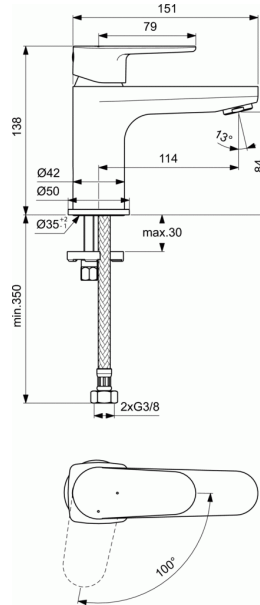

CERAFINE O

One-hole basin mixer H80 BlueStart® without pop-up waste

One-hole basin mixer H80 BlueStart® without pop-up waste

- 28 mm ceramic cartridge FirmaFlow® with hot water limiter
- Metal handle with red and blue indicator
- Slim aerator with 5 l/min flow rate limiter
- BlueStart® technology
- Decorative rosette part of the body (one piece)
- Easy-Fix system for installation
- Flexible hoses G3/8" for water supply system connection
- Comply with EN817