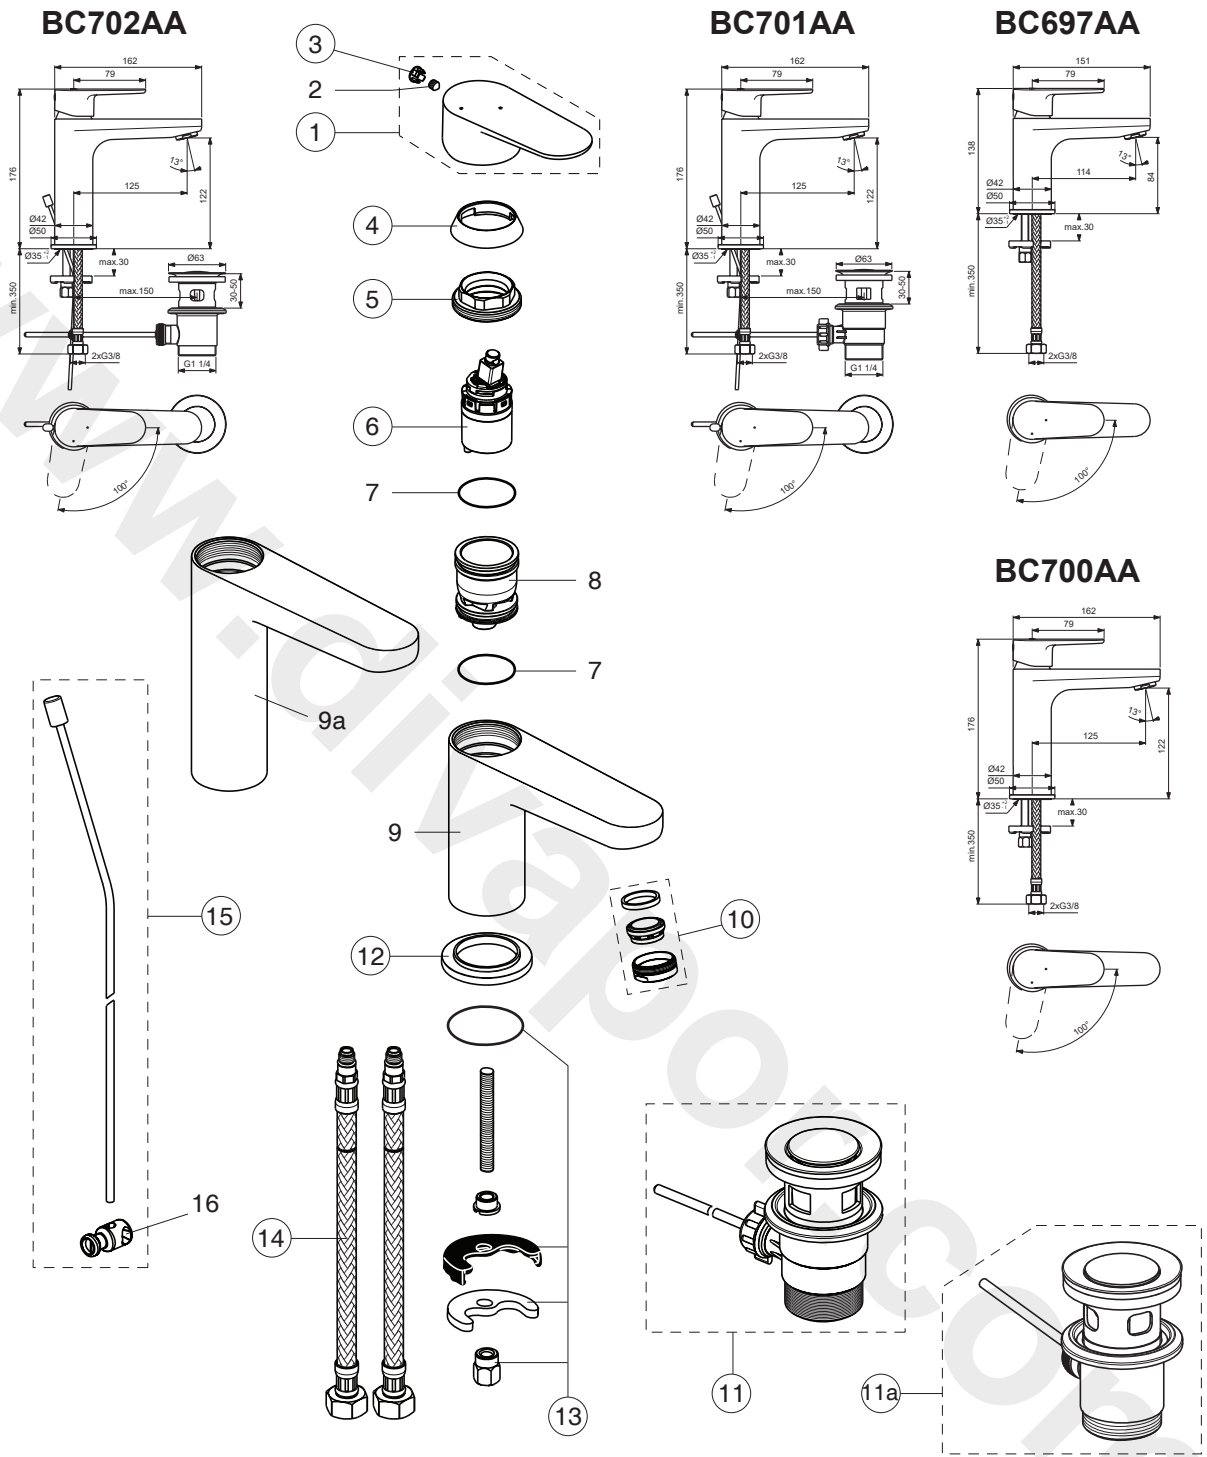

# CERAFINE MODEL O

Ideal Standard

Pos.	Signify	Spare parts-Nr.	Quantity	Pos.	Signify	Spare parts-Nr.	Quantity
1	Lever C3,w/logo-compl.	B961646AA	1 Set	14	Flex pexhose G3/8	A962005NU	1 Pcs.
2	Screw M5x6		1 Pcs.	15	Pop up waste-compl.	B961384AA	1 Pcs.
3	Cap decorative	B964696NU	1 Pcs.	16	Pop up waste shackle		1 Pcs.
4	Cap	A861080AA	1 Pcs.				
5	Screw M38x1.5	B961645NU	1 Pcs.				
6	Cartridge Ø28mm	A861397NU	1 Pcs.				
7	O-Ring Ø30x2		2 Pcs.				
8	Manifold		1 Pcs.				
9;9a	Body basin		1 Pcs.				
10	Perlator M24x1-A / 5l/min	B961383AA	1 Pcs.				
11	Pop-up waste-plastic	B964550AA	1 Pcs.				
11a	Pop-up drain ass.	A962991AA	1 Pcs.				
12	Rosette decorative	B960712AA	1 Pcs.				
13	Connecting set	B964702NU	1 Pcs.				