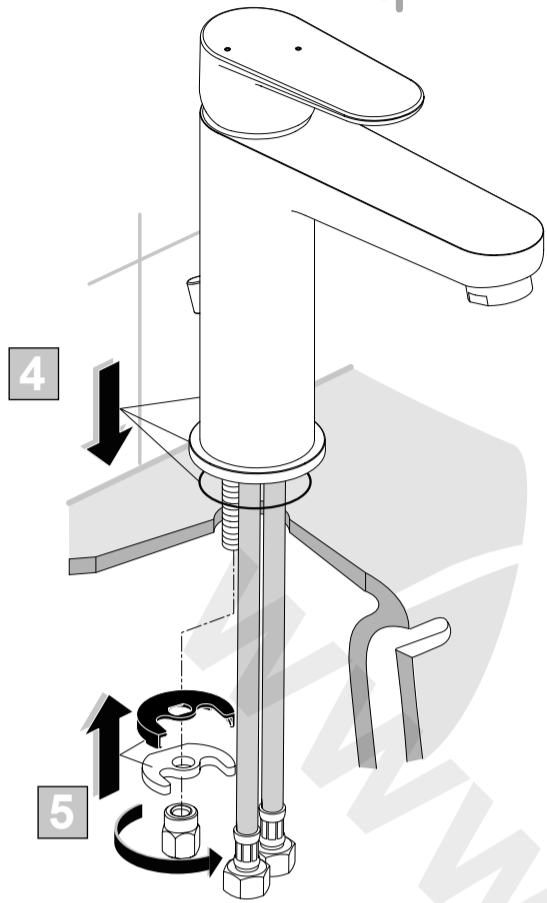

## CERAFINE MODEL O

02.2020 / B665982

B C702 ..

B C701 ..

B C697 ..

B C700 ..

Ideal Standard International NV  
Corporate Village – Gent Building  
Da Vincilaan 2  
1935 Zaventem  
Belgium  
<http://www.idealstandardinternational.com>