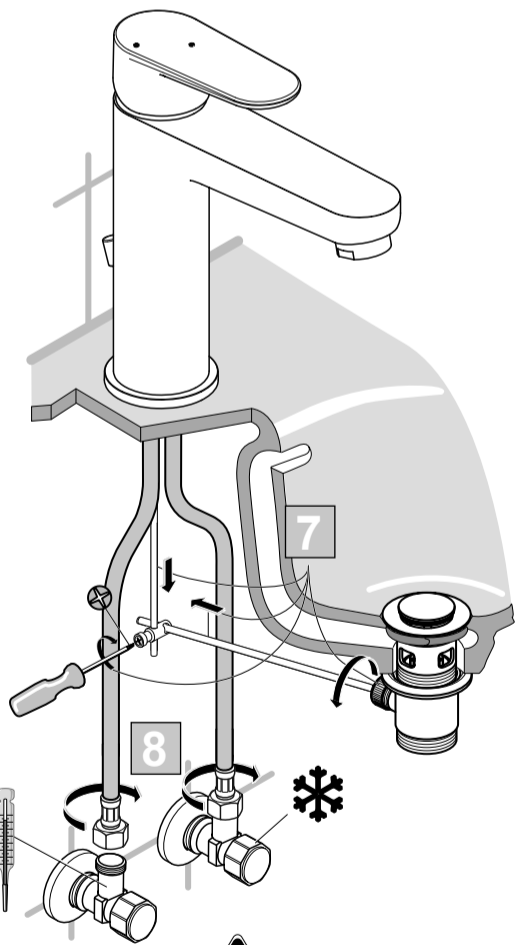

## CERAFINE MODEL O

02.2020 / B665982

B C702 ..

B C701 ..

B C697 ..

B C700 ..

Ideal Standard International NV  
Corporate Village – Gent Building  
Da Vincilaan 2  
1935 Zaventem  
Belgium  
<http://www.idealstandardinternational.com>