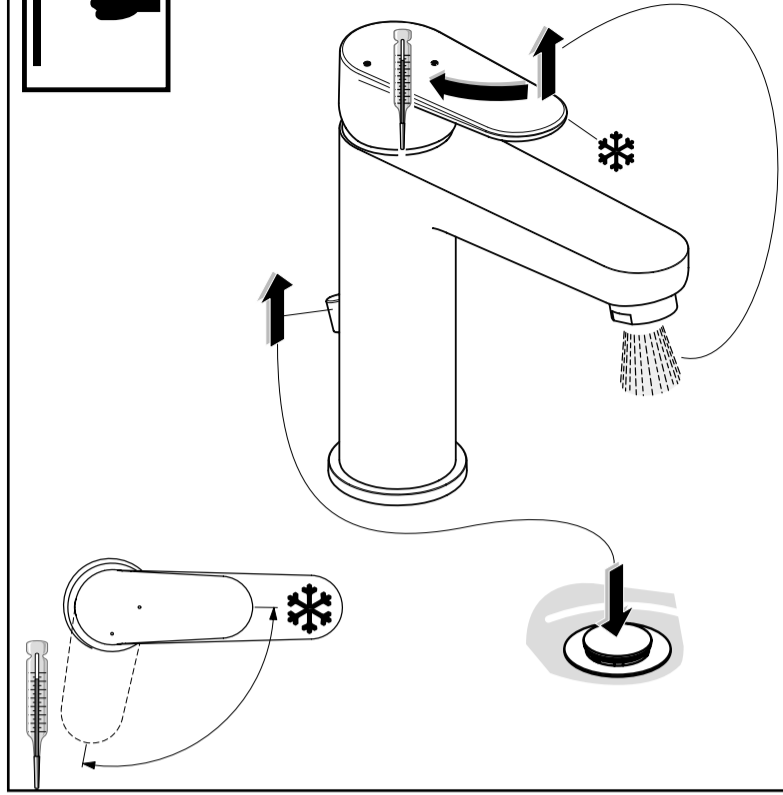

## CERAFINE MODEL O

02.2020 / B665982

B C702 ..

B C701 ..

B C697 ..

B C700 ..

Ideal Standard International NV  
Corporate Village – Gent Building  
Da Vincilaan 2  
1935 Zaventem  
Belgium  
<http://www.idealstandardinternational.com>