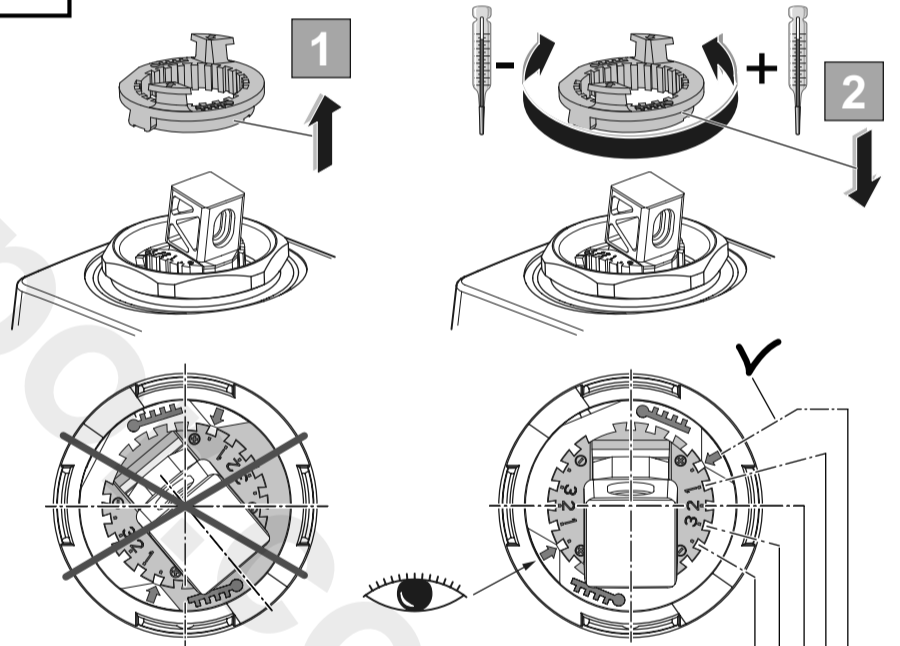

## CERAFINE MODEL O

02.2020 / B665982

B C702 ..

B C701 ..

B C697 ..

B C700 ..

Ideal Standard International NV  
Corporate Village – Gent Building  
Da Vincilaan 2  
1935 Zaventem  
Belgium  
<http://www.idealstandardinternational.com>