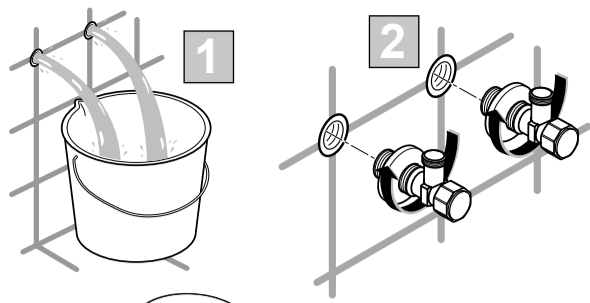

## CERAFINE MODEL O

02.2020 / B665982

B C702 ..

B C701 ..

B C697 ..

B C700 ..

Ideal Standard International NV  
Corporate Village – Gent Building  
Da Vincilaan 2  
1935 Zaventem  
Belgium  
<http://www.idealstandardinternational.com>