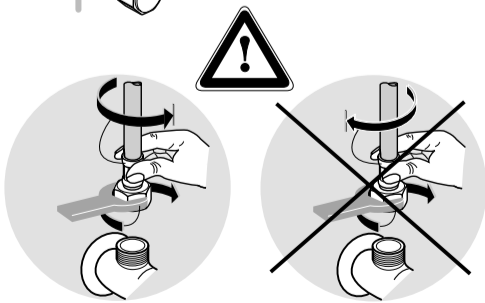

## CERAFINE MODEL O

02.2020 / B665982

B C702 ..

B C701 ..

B C697 ..

B C700 ..

Ideal Standard International NV  
Corporate Village – Gent Building  
Da Vincilaan 2  
1935 Zaventem  
Belgium  
<http://www.idealstandardinternational.com>