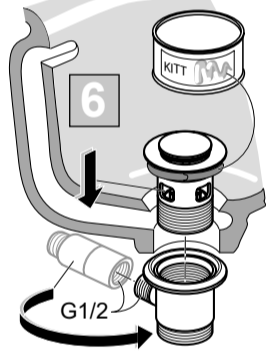

## CERAFINE MODEL O

02.2020 / B665982

B C702 ..

B C701 ..

B C697 ..

B C700 ..

Ideal Standard International NV  
Corporate Village – Gent Building  
Da Vincilaan 2  
1935 Zaventem  
Belgium  
<http://www.idealstandardinternational.com>