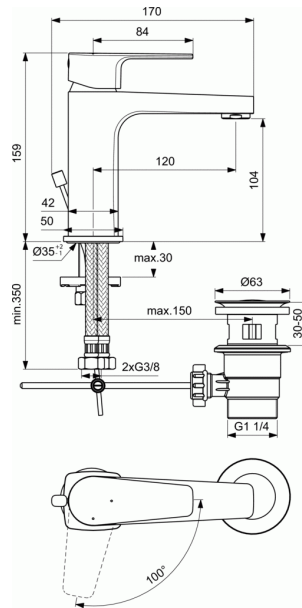

CERAFINE D

One-hole basin mixer H105 BlueStart® with plastic pop-up waste

One-hole basin mixer H105 BlueStart® with plastic pop-up waste

- 28 mm ceramic cartridge FirmaFlow® with hot water limiter
- Metal handle with red and blue indicator
- Slim aerator with 5 l/min flow rate limiter
- BlueStart® technology
- Decorative rosette part of the body (one piece)
- Easy-Fix system for installation
- Flexible hoses G3/8" for water supply system connection
- Plastic pop-up waste
- Comply with EN817