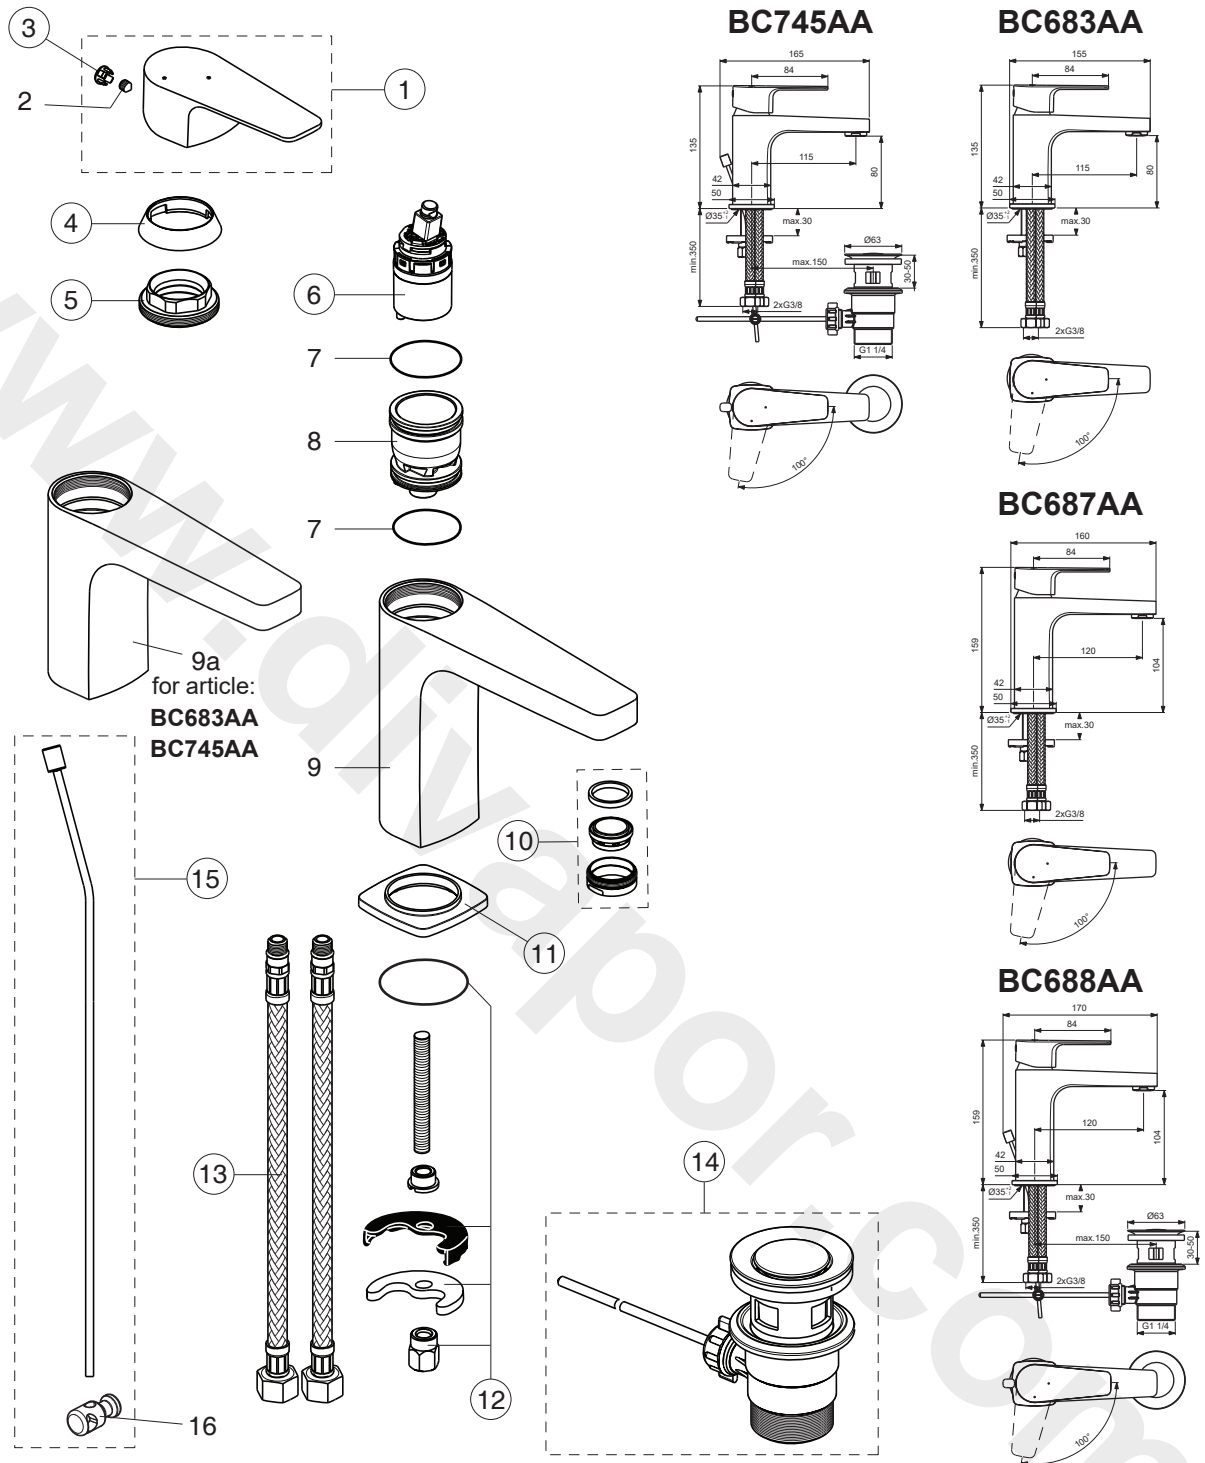

CERAFINE MODEL D

Ideal Standard

Pos.	Signify	Spare parts-Nr.	Quantity	Pos.	Signify	Spare parts-Nr.	Quantity
1	Lever C3,w/logo-compl.	B961653AA	1 Set	14	Pop-up waste-plastic	B964550AA	1 Pcs.
2	Screw M5x8		1 Pcs.	15	Pop up waste-compl.	B961241AA	1 Pcs.
3	Cap decorative	B964696NU	1 Pcs.	16	Pop up waste shackle		1 Pcs.
4	Cap	A861080AA	1 Pcs.				
5	Screw M38x1.5	B961645NU	1 Pcs.				
6	Cartridge Ø28mm	A861397NU	1 Pcs.				
7	O-Ring Ø30x2		2 Pcs.				
8	Manifold		1 Pcs.				
9;9a	Body basin		1 Pcs.				
10	Perlator M24x1-A / 5l/min	B961383AA	1 Pcs.				
11	Rosette decorative	B961290AA	1 Pcs.				
12	Connecting set	B964551NU	1 Pcs.				
13	Flex hose G3/8	A962005NU	1 Pcs.				