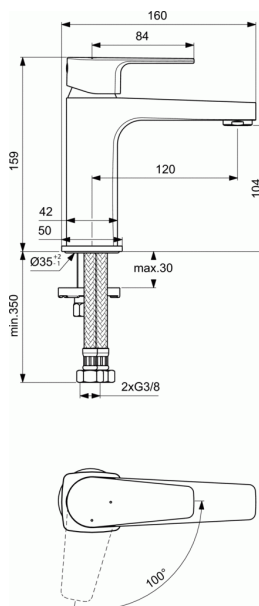

CERAFINE D

One-hole basin mixer H105 BlueStart® without pop-up waste

One-hole basin mixer H105 BlueStart® without pop-up waste

- 28 mm ceramic cartridge FirmaFlow® with hot water limiter
- Metal handle with red and blue indicator
- Slim aerator with 5 l/min flow rate limiter
- BlueStart® technology
- Decorative rosette part of the body (one piece)
- Easy-Fix system for installation
- Flexible hoses G3/8" for water supply system connection
- Comply with EN817