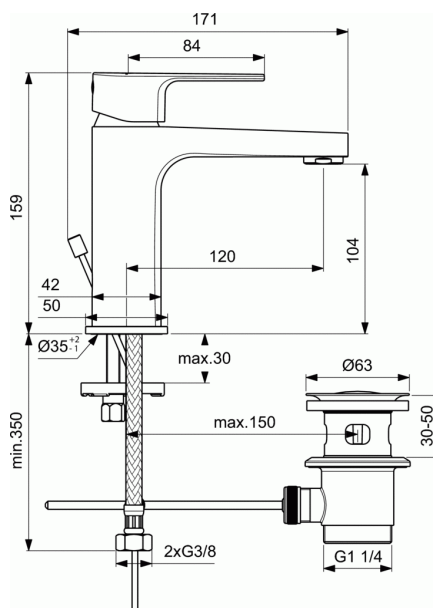

CERAFINE D

One-hole basin mixer H105 with metal pop-up waste

One-hole basin mixer H105 with metal pop-up waste

28 mm ceramic cartridge FirmaFlow® with hot water limiter

Metal handle with red and blue indicator

Slim aerator with 5 l/min flow rate limiter

Decorative rosette part of the body (one piece)

Easy-Fix system for installation

Flexible hoses G3/8" for water supply system connection

Metal pop-up waste

Comply with EN817

FINISHES*

U8

AA

* U8 = Grey Pearl/chrome, AA = Chrome