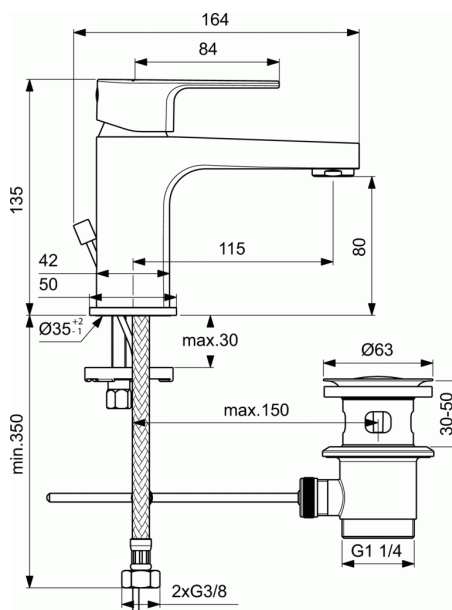

CERAFINE D

One-hole basin mixer H80 with metal pop-up waste

One-hole basin mixer H80 with metal pop-up waste

28 mm ceramic cartridge FirmaFlow® with hot water limiter

Metal handle with red and blue indicator

Slim aerator with 5 l/min flow rate limiter

Decorative rosette part of the body (one piece)

Easy-Fix system for installation

Flexible hoses G3/8" for water supply system connection

Metal pop-up waste

Comply with EN817