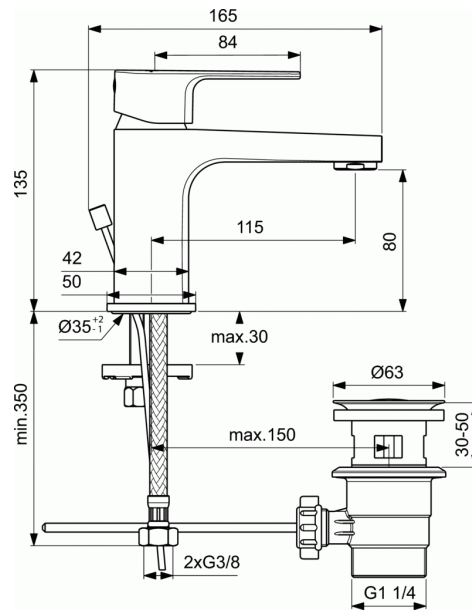

### One-hole basin mixer H80 with plastic pop-up waste

#### One-hole basin mixer H80 with plastic pop-up waste

- 28 mm ceramic cartridge FirmaFlow® with hot water limiter
- Metal handle with red and blue indicator
- Slim aerator with 5 l/min flow rate limiter
- Decorative rosette part of the body (one piece)
- Easy-Fix system for installation
- Flexible hoses G3/8" for water supply system connection
- Plastic pop-up waste
- Comply with EN817