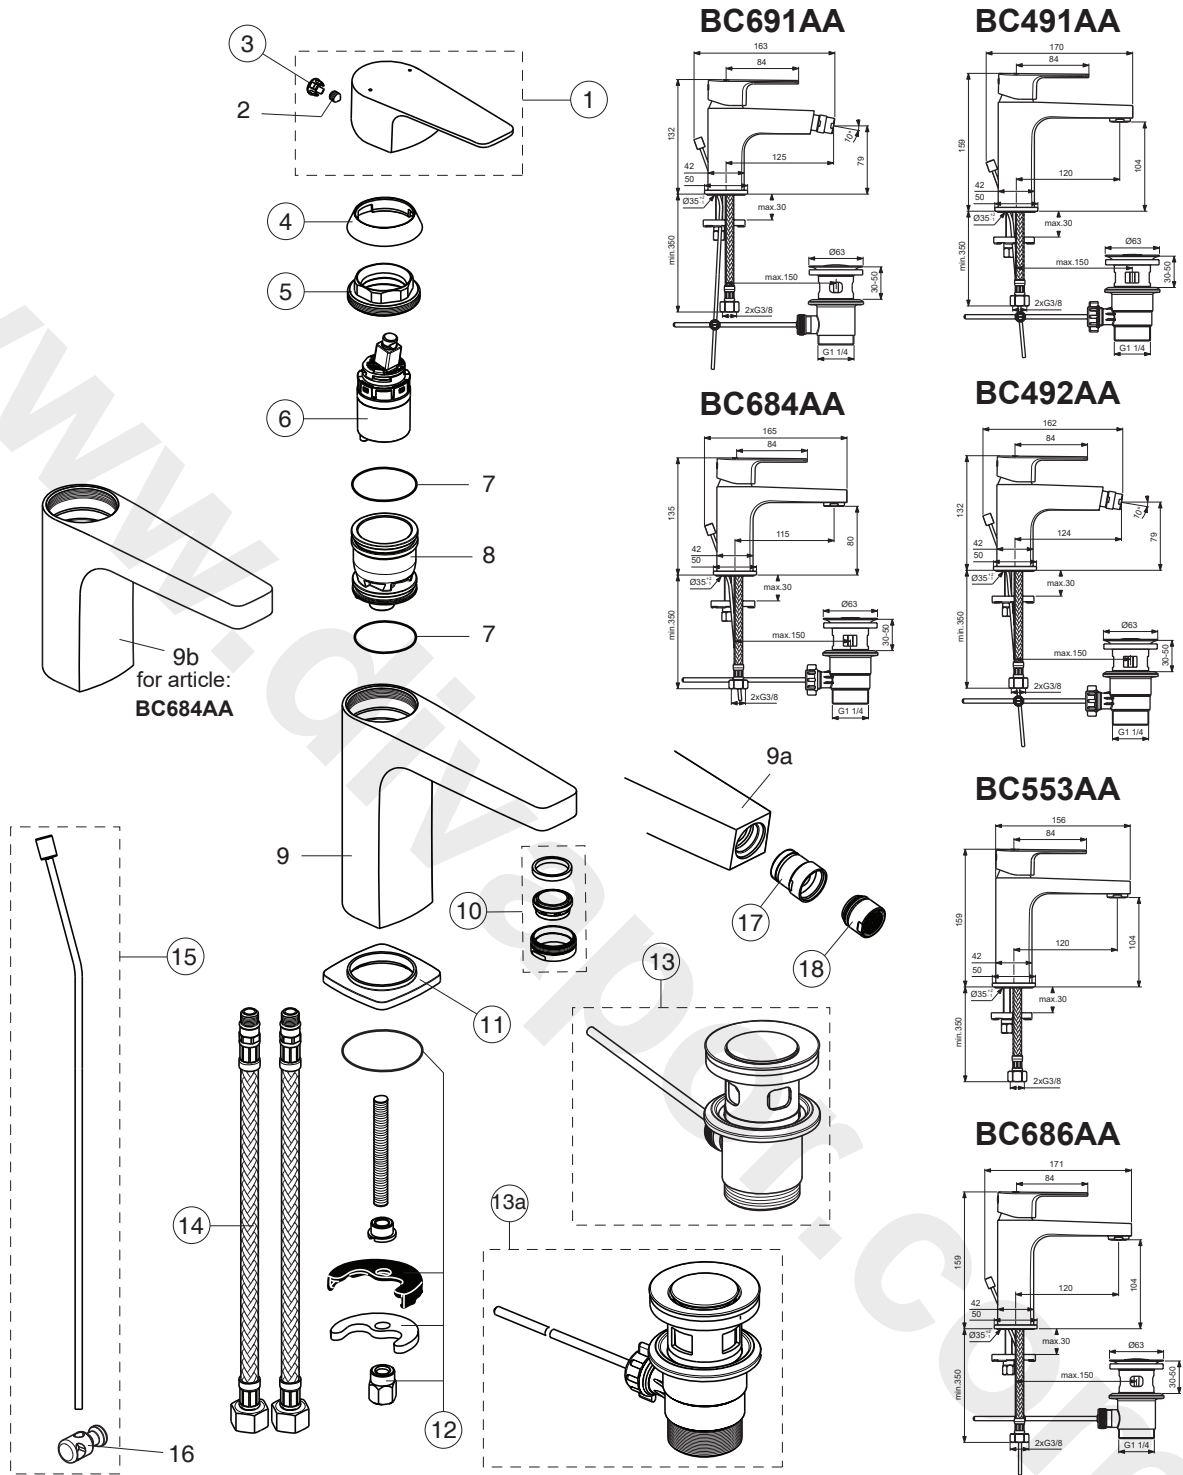

CERAFINE MODEL D

Ideal Standard

Pos.	Signify	Spare parts-Nr.	Quantity	Pos.	Signify	Spare parts-Nr.	Quantity
1	Lever, w/logo-compl.	B961652AA	1 Set	13a	Pop-up waste-plastic	B964550AA*	1 Pcs.
2	Screw M5x6		1 Pcs.	14	Flex hose G3/8	A962005NU	1 Pcs.
3	Cap decorative	B964696NU	1 Pcs.	15	Pop up waste-compl.	B961241AA	1 Pcs.
4	Cap	A861080AA	1 Pcs.	16	Pop up waste shackle		1 Pcs.
5	Screw M38x1.5	B961645NU	1 Pcs.	17	Ball joint M18x1	A960019AA	1 Pcs.
6	Cartridge Ø28mm	A861397NU	1 Pcs.	18	Aerator M18x1- 5 l/min	A963369AA	1 Pcs.
7	O-Ring Ø30x2		2 Pcs.				
8	Manifold		1 Pcs.				
9;9b	Body basin		1 Pcs.				
9a	Body bidet		1 Pcs.				
10	Perlator M24x1-A / 5l/min	B961383AA	1 Pcs.				
11	Rosette decorative	B961290AA	1 Pcs.				
12	Connecting set	B964551NU	1 Pcs.				
13	Pop-up drain ass.	A962991AA	1 Pcs.				

* (for BC491AA;BC492AA;BC684AA)