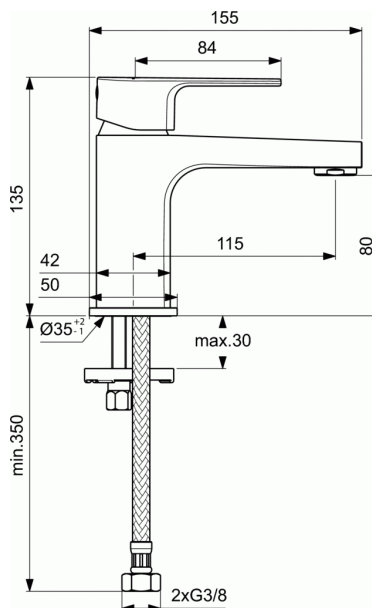

CERAFINE D

One-hole basin mixer H80 without pop-up waste

One-hole basin mixer H80 without pop-up waste

28 mm ceramic cartridge FirmaFlow® with hot water limiter

Metal handle with red and blue indicator

Aerator Perlator with 5 l/min flow rate limiter

Decorative rosette part of the body (one piece)

Easy-Fix system for installation

Flexible hoses G3/8" for water supply system connection

Comply with EN817

FINISHES*

* AA = Chrome