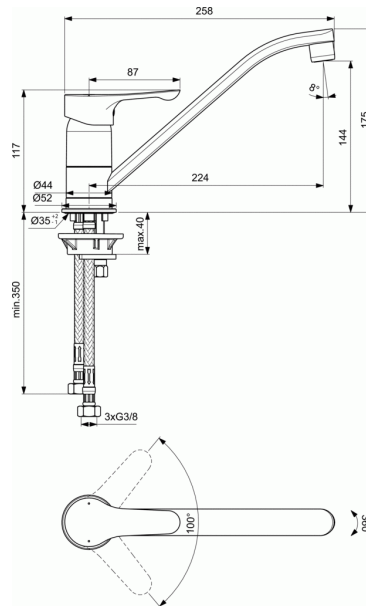

ALPHA

One-hole kitchen mixer with low attached spout ND

One-hole kitchen mixer with low attached spout ND

- ND - designed to operate at low pressure
- 35 mm ceramic cartridge with hot water limiter
- Click technology
- Metal handle with red and blue colour indication
- Perlator aerator
- Easy-Fix system for installation
- Flexible hoses G3/8" for water supply (3 pcs)
- Comply with EN817