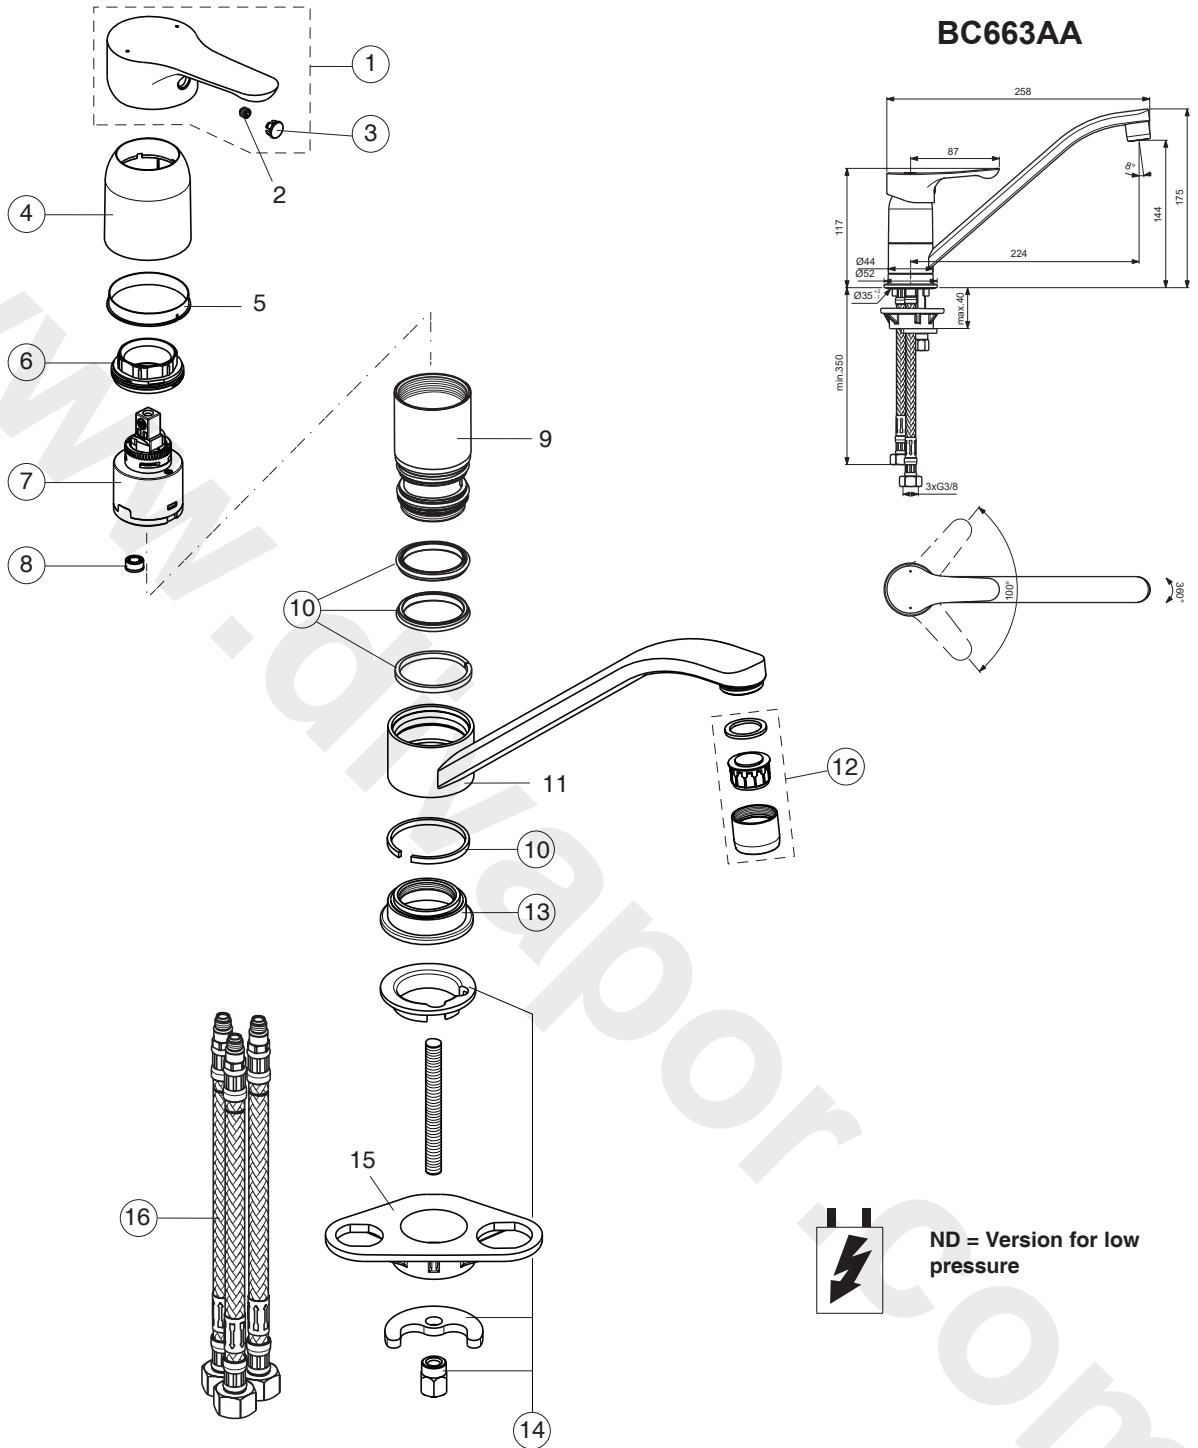

BC663AA

Pos.	Signify	Spare parts-Nr.	Quantity	Pos.	Signify	Spare parts-Nr.	Quantity
1	Lever,w/logo-compl.	B961564AA	1 Pcs.	15	U plate support bracket fix.kit		1 Pcs.
2	Screw M5x6		1 Pcs.	16	Flex hose G3/8- Ø4.7/11.5/L425	A962370NU	1 Pcs.
3	Cap decorative	B964696NU	1 Pcs.		Flex pexhose G3/8- M8x1/L500	A962005NU	1 Pcs.
4	Escutcheon	B961211AA	1 Pcs.				
5	Support ring		1 Pcs.				
6	Screw M37x1.5	B964698NU	1 Pcs.				
7	Cartridge Ø35mm	B961477NU	1 Pcs.				
8	Flow regulator 5 l/min	H961506NU	1 Pcs.				
9	Body diverter kitchen		1 Pcs.				
10	Sealing set	B961603NU	1 Pcs.				
11	Body-spout		1 Pcs.				
12	Perlator M22x1-A	B960828AA	1 Pcs.				
13	Rosette decorative	B961228AA	1 Pcs.				
14	Connecting set	B964894NU	1 Set				