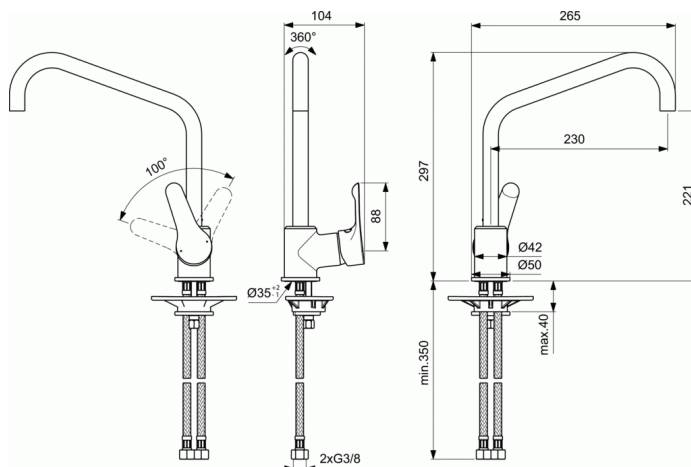

ALPHA

One-hole High spout kitchen mixer

One-hole High spout kitchen mixer

35 mm ceramic cartridge with hot water limiter

Click technology

Metal handle with red and blue colour indication

Cache hidden aerator

Easy-Fix system for installation

Flexible hoses G3/8" for water supply

Comply with EN817

FINISHES*

AA

* AA = Chrome

KEY FEATURES & BENEFITS