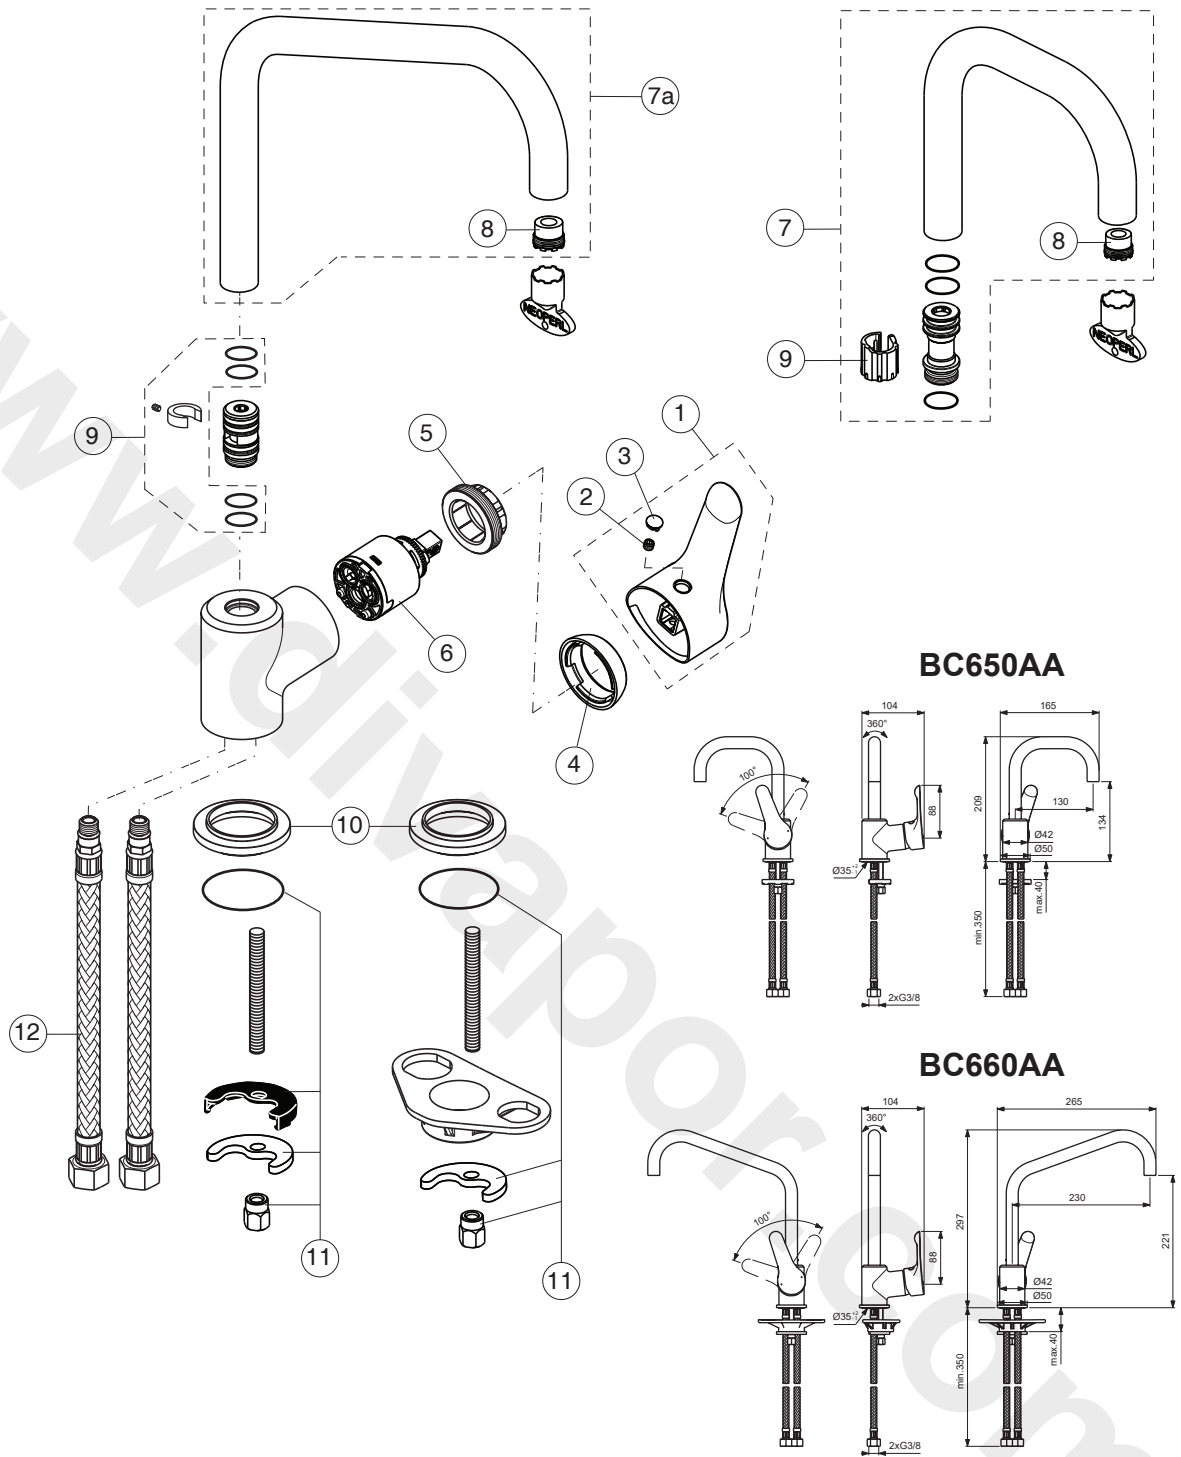

ALPHA

Pos.	Signify	Spare parts-Nr.	Quantity	Pos.	Signify	Spare parts-Nr.	Quantity
1	Lever,w/logo-compl.	B961564AA	1 Set				
2	Screw M5x6	A860603NU	3 Pcs.				
3	Cap decorative	B964696NU	3 Pcs.				
4	Cap	B964697AA	1 Pcs.				
5	Screw M37x1.5	B964698NU	1 Pcs.				
6	Cartridge Ø35mm,w/click	B961478NU	1 Pcs.				
7	Tub.spout U130mm-compl.	B961202AA	1 Set				
7a	Tub.spout U230mm-compl.	B960962AA	1 Set				
8	Aerator cache M16.5x1	B960497NU	1 Pcs.				
9	Sealing set for tub.spout	B960839NU	1 Set				
10	Rosette decorative	B960712AA	1 Pcs.				
11	Fixation kit	B964702NU	1 Pcs.				
12	Fl.pexhose G3/8/L445mm	A963600NU	1 Pcs.				