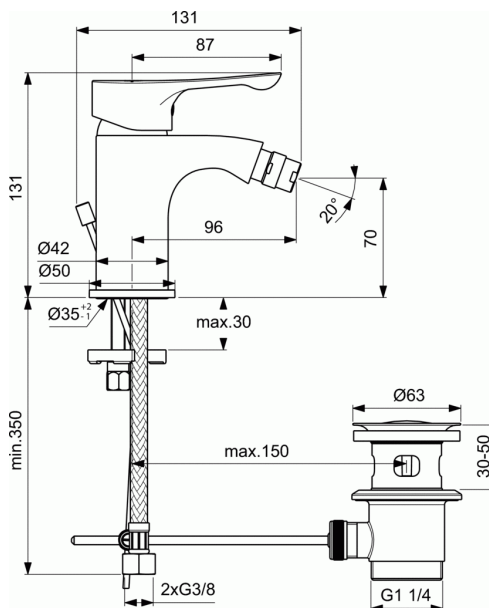

ALPHA

One-hole bidet mixer

One-hole bidet mixer

- 35 mm ceramic cartridge with hot water limiter
- Metal handle with red and blue colour indication
- Flexible hoses G3/8" for water supply
- Metal pop-up waste
- Easy-Fix system for installation
- Aerator with ball joint with 5 l/min flow rate limiter
- Comply with EN817