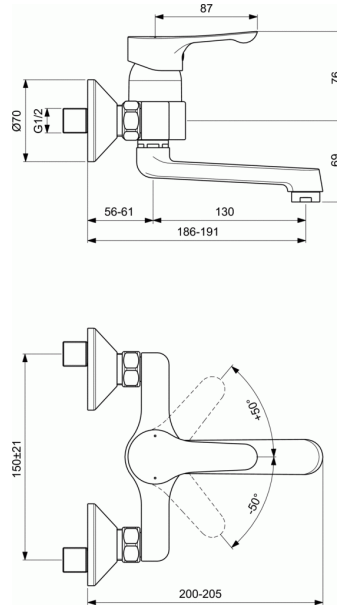

## Exposed basin mixer

### Exposed basin mixer

35 mm ceramic cartridge with hot water limiter  
Metal handle with red and blue colour indication  
Perlator aerator  
Standard S-connections  
Comply with EN817