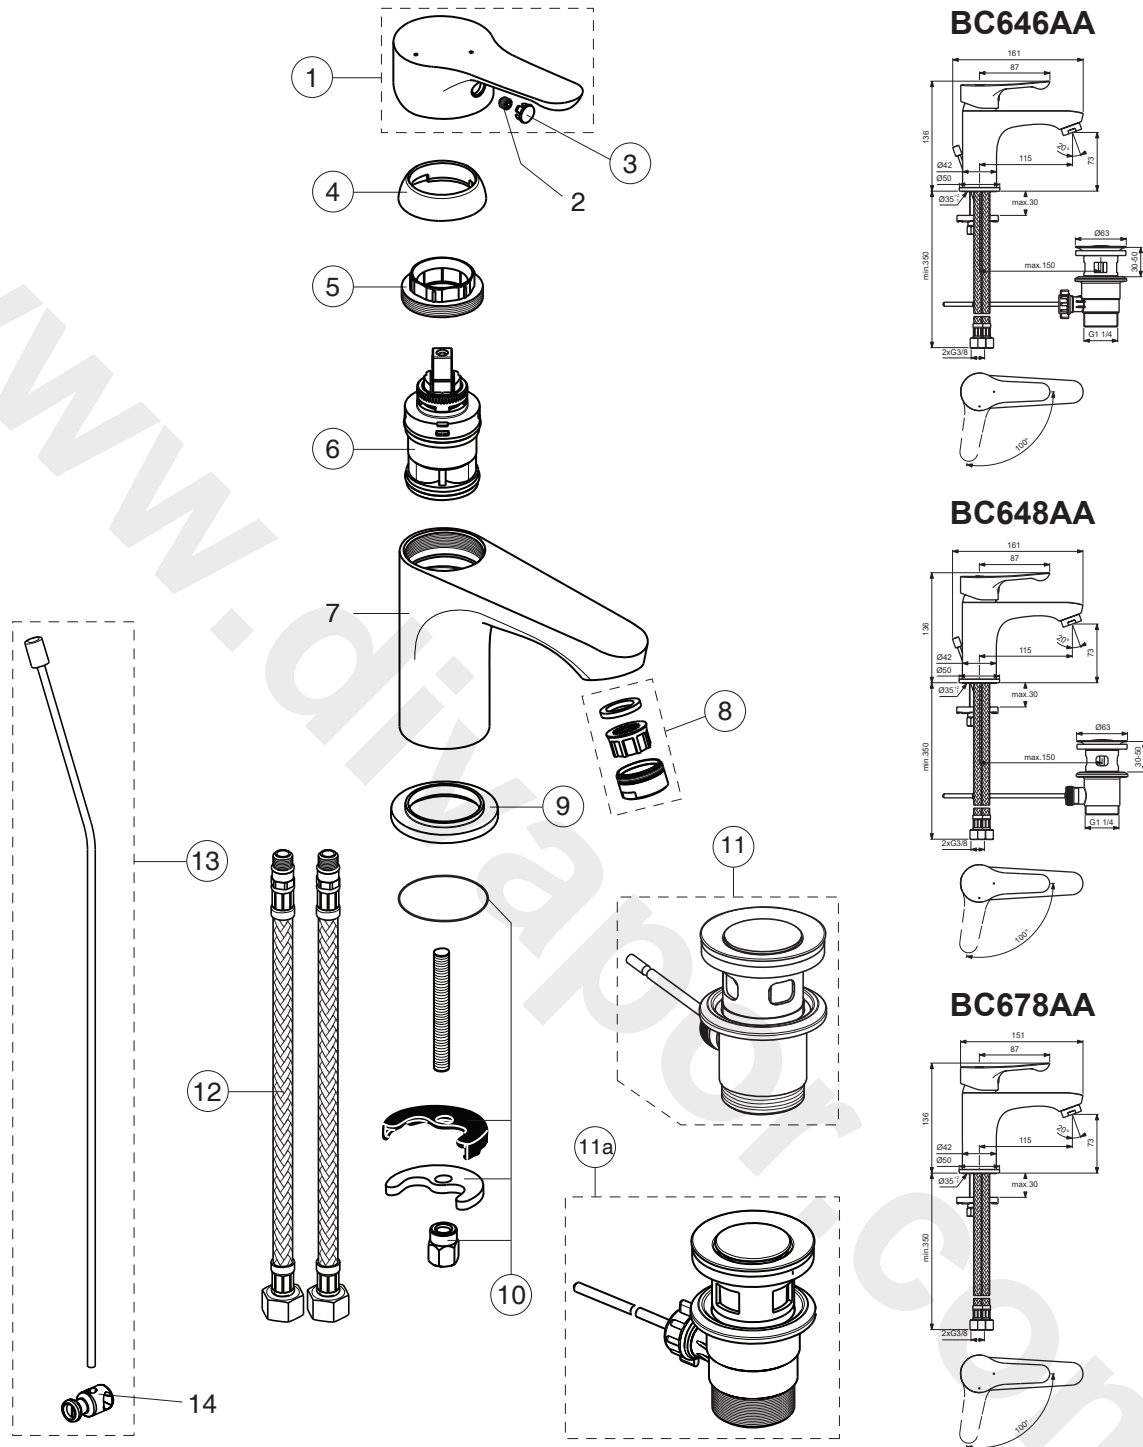

ALPHA

Pos.	Signify	Spare parts-Nr.	Quantity	Pos.	Signify	Spare parts-Nr.	Quantity
1	Lever, w/logo-compl.	B961615AA	1 Set	14	Pop up waste shackle		1 Pcs.
2	Screw M5x6		1 Pcs.				
3	Cap decorative	B964696NU	1 Pcs.				
4	Cap	B964697AA	1 Pcs.				
5	Screw M38x1.5	B961474NU	1 Pcs.				
6	Cartridge Ø35mm	B961475NU	1 Pcs.				
7	Body basin		1 Pcs.				
8	Aerator M24x1, 5l/min	B960754AA	1 Pcs.				
9	Rosette decorative	B960712AA	1 Pcs.				
10	Connecting set	B964702NU	1 Pcs.				
11	Pop-up drain ass.	A962991AA	1 Pcs.				
11a	Pop-up waste-plastic	B964550AA	1 Pcs.				
12	Flex pexhose G3/8 /L445	A963600NU	1 Pcs.				
13	Pop up waste-compl.	B961384AA	1 Pcs.				