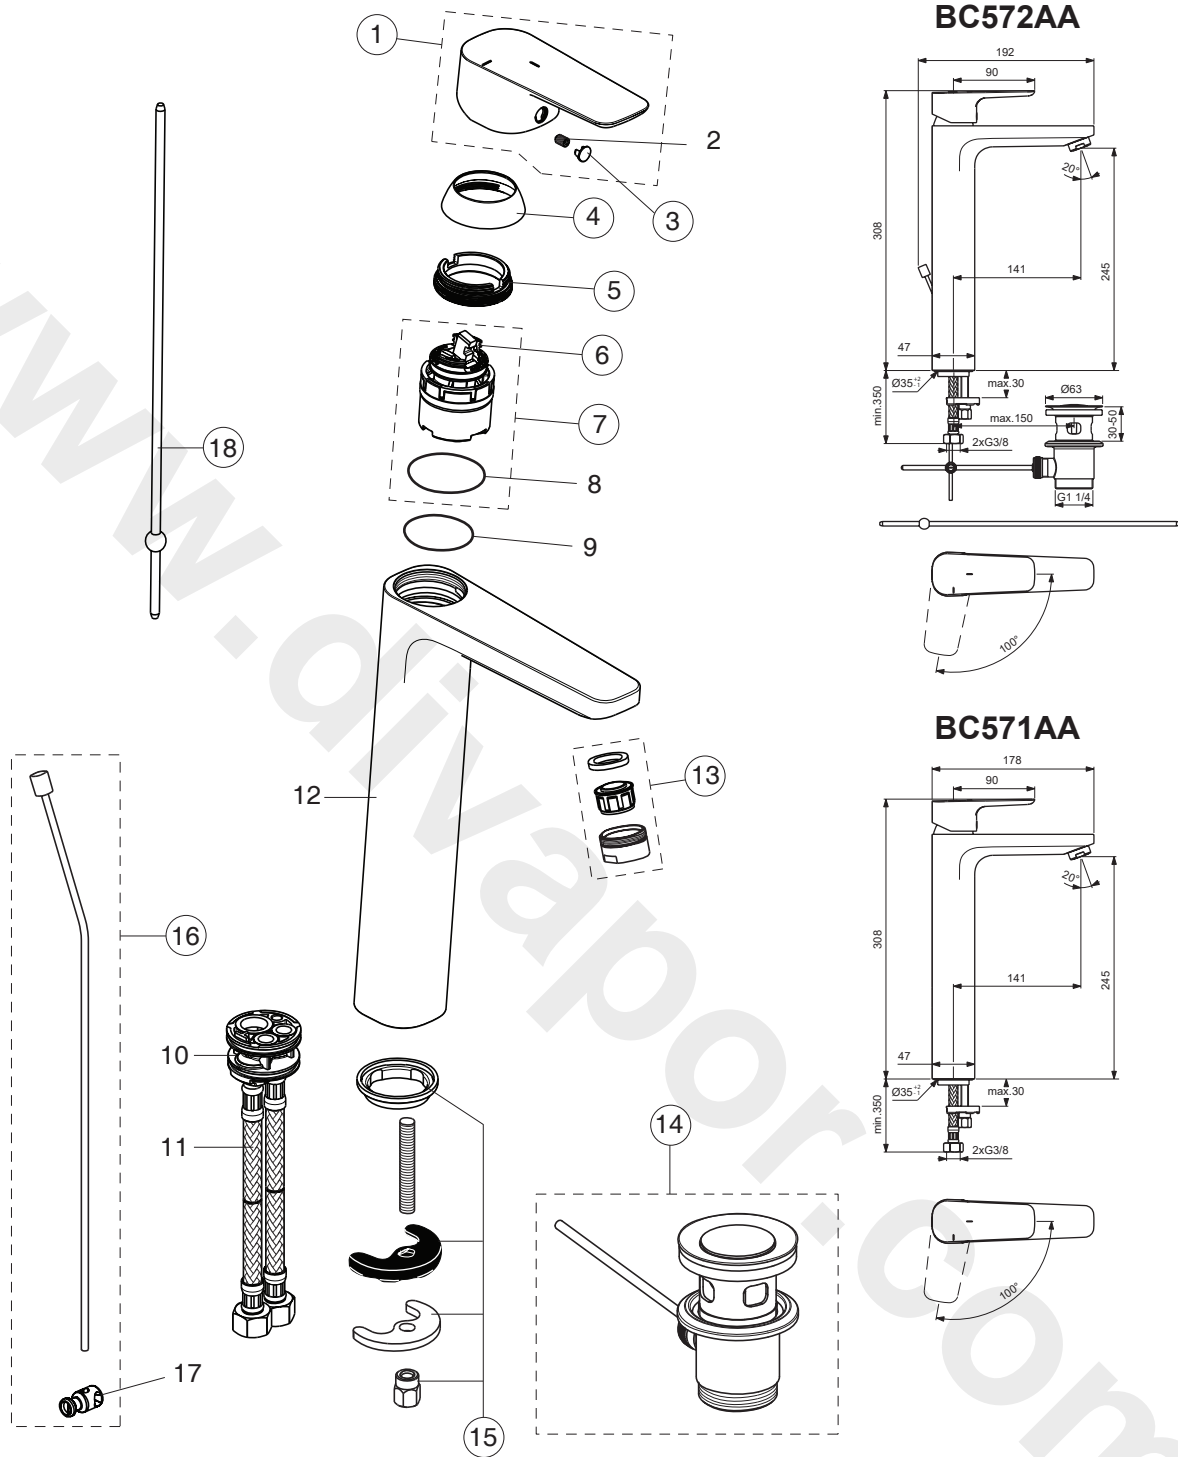

CERAPLAN III

Pos.	Signify	Spare parts-Nr.	Quantity	Pos.	Signify	Spare parts-Nr.	Quantity
1	Lever, w/logo-set	B961616AA	1 Pcs.	14	Pop-up drain ass.	A962991AA	1 Pcs.
2	Screw M5x8		1 Pcs.	15	Connecting set	A964520NU	1 Set
3	Cap decorative	B960473AA	1 Pcs.	16	Pull-up rod-compl.	B961119AA	1 Pcs.
4	Rosette M38x1.5	B961373AA	1 Pcs.	17	Pop up waste shackle	A960200AA	1 Pcs.
5	Screw M41x1.5/M38x1.5	B961374NU	1 Pcs.	18	Waste rod L330mm		1 Pcs.
6	Hot limit stop	A861181NU	1 Pcs.				
7	Cartridge Ø38mm	A861156NU*	1 Pcs.				
8	O-Ring Ø38x2.5		1 Pcs.				
9	O-Ring Ø34x2		1 Pcs.				
10	Manifold		1 Pcs.				
11	Fl. pexhose G3/8-Ø10.5/L600		2 Pcs.				
12	Body basin		1 Pcs.				
13	Aerator M24x1, 5l/min	B960754AA	1 Pcs.				

*Universal set (not all parts needed)