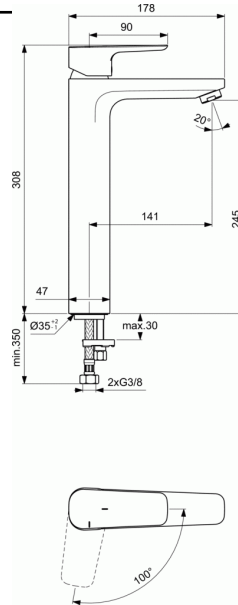

CERAPLAN III

One-hole basin mixer H250 BlueStart® without pop-up waste, with 5 l/min flow rate limiter

One-hole basin mixer H250 BlueStart® without pop-up waste, with 5 l/min flow rate limiter

38 mm ceramic cartridge with hot water limiter

1 piece casted body

BlueStart® technology

Metal handle with red and blue colour Cold start indication

Aerator Perlator with 5 l/min flow rate limiter

Easy-Fix fixation

Flexible hoses G3/8" for water supply system connection