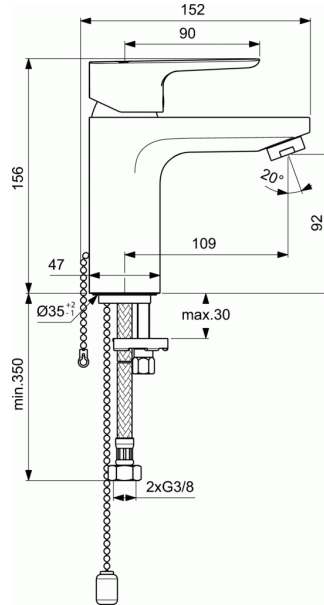

### One-hole basin mixer H90 with chain

#### One-hole basin mixer H90 with chain

- 38 mm ceramic cartridge with hot water limiter
- Metal handle with red and blue colour indication
- Perlator aerator
- Easy-Fix fixation
- Flexible hoses G3/8" for water supply system connection
- Metal chain
- Comply with EN817