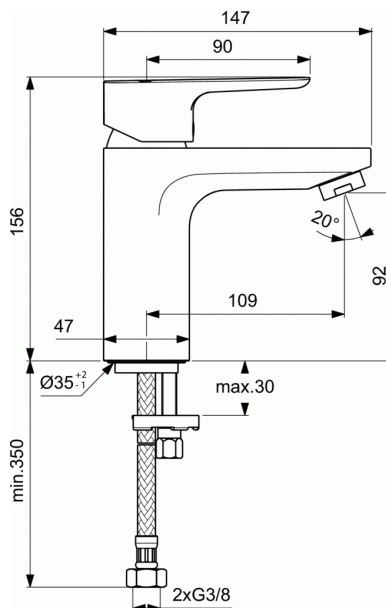

CERAPLAN III One-hole basin mixer H90

One-hole basin mixer H90

38 mm ceramic cartridge with hot water limiter
Metal handle with red and blue colour indication
Perlator aerator
Easy-Fix fixation
Flexible hoses G3/8" for water supply system connection
Comply with EN817