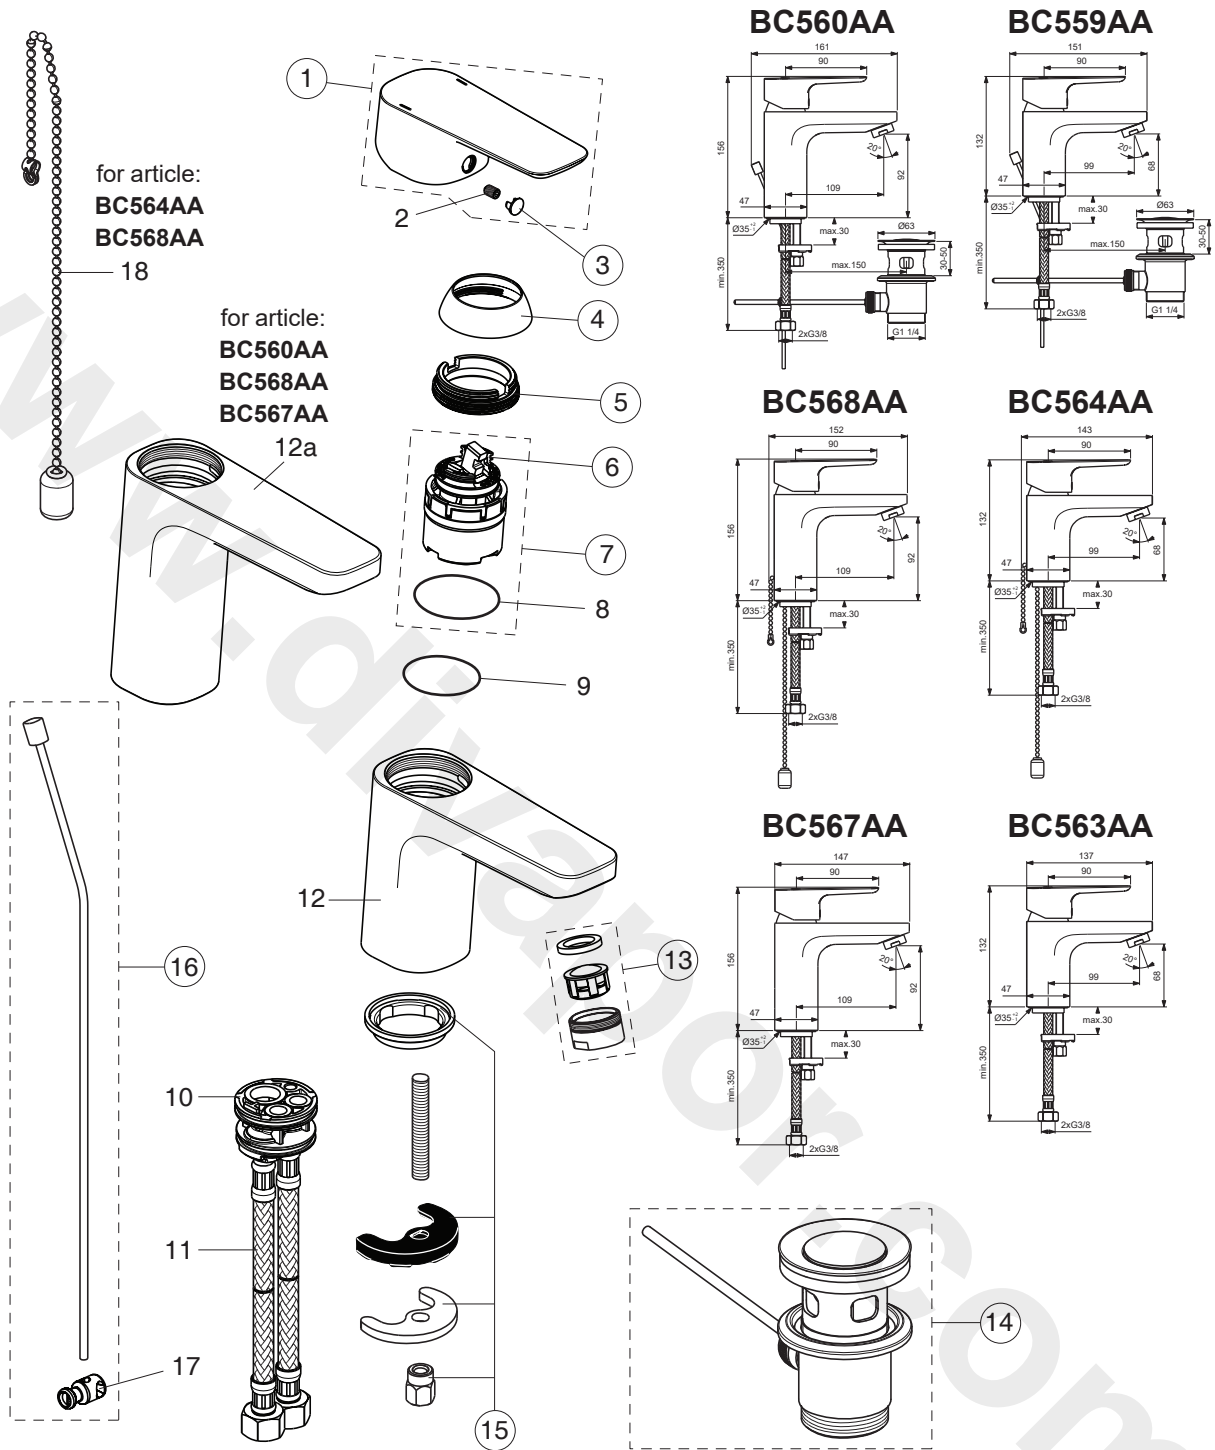

# CERAPLAN III

Pos.	Signify	Spare parts-Nr.	Quantity	Pos.	Signify	Spare parts-Nr.	Quantity
1	Lever, w/logo-set	B961423AA	1 Pcs.	13	Casc. perlator M24x1-A	A960321AA	1 Pcs.
2	Screw M5x8		1 Pcs.	14	Pop-up drain ass.	A962991AA	1 Pcs.
3	Cap decorative	B960473AA	1 Pcs.	15	Connecting set	A964520NU	1 Set
4	Rosette M38x1.5	B961373AA	1 Pcs.	16	Pull-up rod-compl.	B961119AA	1 Pcs.
5	Screw M41x1.5/M38x1.5	B961374NU	1 Pcs.	17	Pop up waste shackle		1 Pcs.
6	Hot limit stop	A861181NU	1 Pcs.	18	Beaded chain L460mm		1 Pcs.
7	Cartridge Ø38mm	A861156NU*	1 Pcs.				
8	O-Ring Ø38x2.5		1 Pcs.				
9	O-Ring Ø34x2		1 Pcs.				
10	Manifold		1 Pcs.				
11	Fl. pexhose G3/8-Ø10.5/L445		2 Pcs.				
12	Body basin		1 Pcs.				
12a	Body basin GRANDE		1 Pcs.				

\*Universal set (not all parts needed)