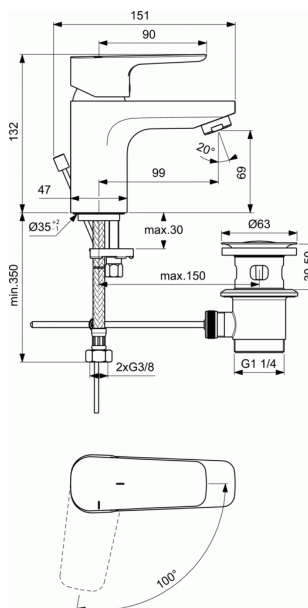

#### One-hole basin mixer H70 BlueStart®

- 38 mm ceramic cartridge with hot water limiter
- BlueStart® technology
- Metal handle with red and blue colour Cold start indication
- Perlator aerator
- Easy-Fix fixation
- Flexible hoses G3/8" for water supply system connection
- Metal pop-up waste
- Comply with EN817